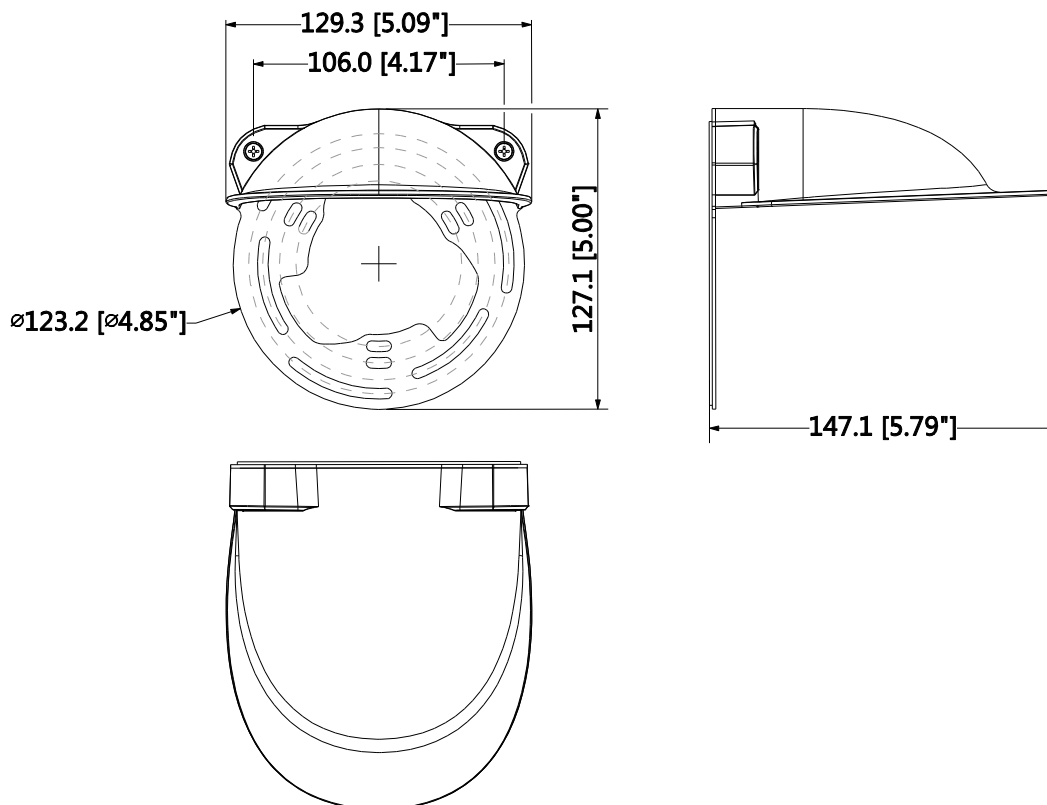

DH-PFA200W

Rain Shade of Dome Camera

Features

- Material: Aluminum & SGCC
- Rain shade of dome camera or with junction box
- Neat & Integrated design

Technical Specifications

Model	DH-PFA200W
General	
Material	Aluminum & SGCC
Dimension (W x H x D)	129.3mmx127mmx147mm(5.09"x5"x5.79")
Weight	0.25kg(0.55lb)
Load Bearing	N/A
Color	White
Operating Temperature	-40°C ~60°C(-40°F ~140°F)
Humidity	0~90% RH
Applicable Model	Please see "Accessory Selection"

Order Information

Type	Part Number	Description
Camera mount	DH-PFA200W	Rain shade _ Dahua brand
	PFA200W	Rain shade _Neutral, no brand

Dimensions (mm/inch)

Application

Package Information

- Rain shade *1
- Mounting plate *1
- M4X10 screw *2

Package data	
Box Dimension	154mmx145mmx79mm (6.06"x5.71"x3.11")
Box Weight	0.3kg (0.66lb)
Protective Box Dimension	633mmx407mmx315mm (24.92"x16.02"x12.4")
Box In Protective Box	40 In 1