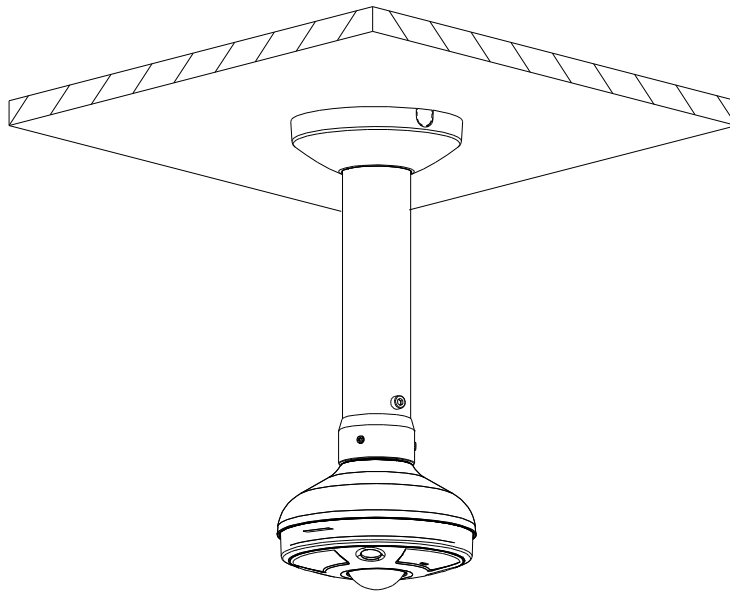

DH-PFA105

Fisheye Adapter Plate

Features

- Neat & Integrated design.
- Material: Aluminum.

Technical Specifications

Model	DH-PFA105
General	
Material	Aluminum
Dimension	Φ154.9mmx80.5mm (Φ6.1"x3.17")
Load Bearing	1kg (2.2lb)
Weight	0.26kg (0.57lb)
Color	White
Operating Temperature	-40°C ~60°C(-40°F ~+140°F)
Humidity	<90% RH
Applicable Model	Please see "Accessory Selection"

Order Information

Type	Part Number	Description
Camera mount	DH-PFA105	Fisheye adapter plate _ Dahua brand
	PFA105	Fisheye adapter plate _ Neutral, no brand

Dimensions (mm/inch)

Application

Ceiling mount: PFA105+PFA110+PFB300C

Package Information

- Fisheye adapter plate *1

Package data	
Box Dimension	191mmx199mmx96mm (7.52"x7.83"x3.78")
Box Weight	0.32kg (0.71lb)
Protective Box Dimension	624mmx600mmx428mm (24.57"x23.62"x16.85")
Box In Protective Box	36 In 1