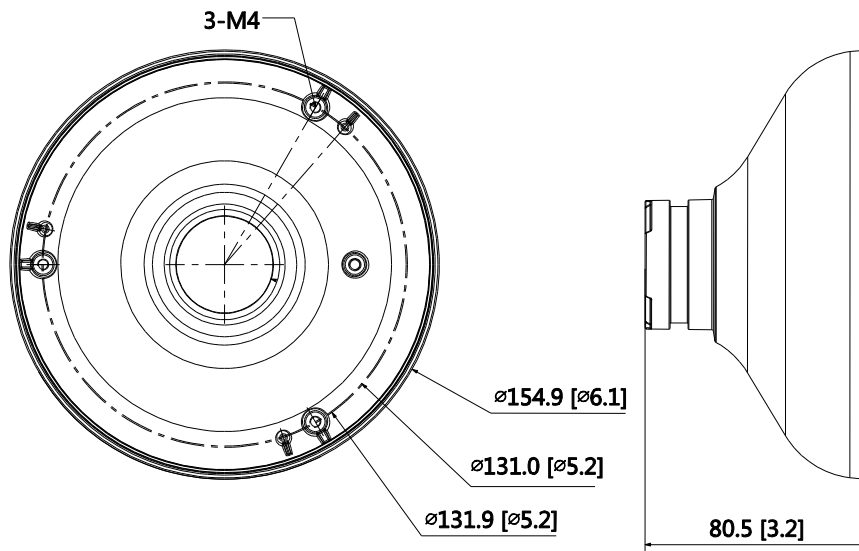

DH-PFA105

Fisheye Adapter Plate

Features

- Neat & Integrated design.
- Material: Aluminum.

Technical Specifications

Model	DH-PFA105
General	
Material	Aluminum
Dimension	Φ154.9mmx80.5mm (Φ6.1"x3.17")
Load Bearing	1kg (2.2lb)
Weight	0.26kg (0.57lb)
Color	White
Operating Temperature	-40°C ~60°C(-40°F ~+140°F)
Humidity	<90% RH
Applicable Model	Please see "Accessory Selection"

Order Information

Type	Part Number	Description
Camera mount	DH-PFA105	Fisheye adapter plate _ Dahua brand
	PFA105	Fisheye adapter plate _ Neutral, no brand

Dimensions (mm/inch)

Application

Ceiling mount: PFA105+PFA110+PFB300C

Package Information

- Fisheye adapter plate *1

Package data	
Box Dimension	191mmx199mmx96mm (7.52"x7.83"x3.78")
Box Weight	0.32kg (0.71lb)
Protective Box Dimension	624mmx600mmx428mm (24.57"x23.62"x16.85")
Box In Protective Box	36 In 1