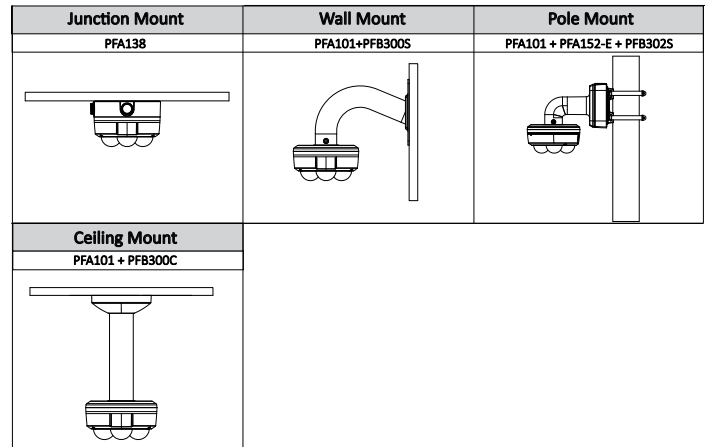

Casing	Metal
Dimensions	71.5 mm×Φ159.1 mm
Net Weight	0.85kg (1.87lb)
Gross Weight	1.05kg (2.31lb)

Ordering Information		
Type	Part Number	Description
2MP camera	DH-IPC-PDB4830P-B360-E4-0280B	4x2MP Dome Network Camera, PAL
	DH-IPC-PDB4830N-B360-E4-0280B	4x2MP Dome Network Camera, NTSC
	IPC-PDB4830N-B360-E4-0280B	4x2MP Dome Network Camera, PAL
	IPC-PDB4830P-B360-E4-0280B	4x2MP Dome Network Camera, NTSC
	DH-IPC-PDB4830P-B360-E4-0360B	4x2MP Dome Network Camera, PAL
	DH-IPC-PDB4830N-B360-E4-0360B	4x2MP Dome Network Camera, NTSC
	IPC-PDB4830N-B360-E4-0360B	4x2MP Dome Network Camera, PAL
	IPC-PDB4830P-B360-E4-0360B	4x2MP Dome Network Camera, NTSC
Accessories (optional)	PFA101	Wall Mount
	PFA138	Junction Mount
	PFB300S	Wall Mount
	PFB300C	Ceiling Mount
	PFA152-E	Pole Mount
	PFB302S	Pole Mount

Accessories

Optional:

PFA101

PFB300C