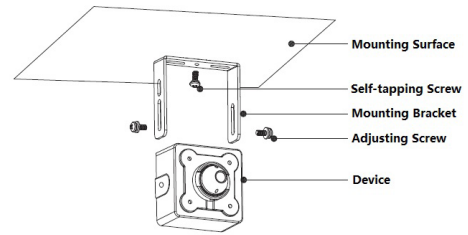

Construction

Casing	Metal
Dimensions	30mm×31mm×29.3mm(1.18"×1.22"×1.15")
Net Weight	0.40Kg (0.88lb)
Gross Weight	0.47Kg (1.03lb)

Ordering Information

Type	Part Number	Description
4MP Camera Lens Unit	IPC-HUM8431-L4	4MP Rectangular Pinhole Lens with 8 meters Cable
Accessories (Required)	DH-IPC-HUM8431P-E1	4MP Covert Pinhole Network Camera Main Box, PAL
	DH-IPC-HUM8431N-E1	4MP Covert Pinhole Network Camera Main Box, NTSC
	IPC-HUM8431P-E1	4MP Covert Pinhole Network Camera Main Box, PAL
	IPC-HUM8431N-E1	4MP Covert Pinhole Network Camera Main Box, NTSC

Link: http://www.dahuasecurity.com/products_category/4-megapixel-4281.html

Installation

Dimensions (mm/inch)