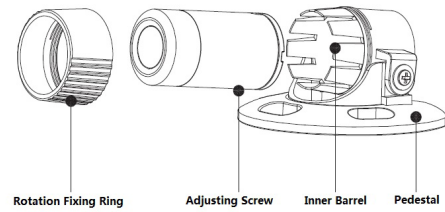

Construction

Casing	Metal
Dimensions	Φ30.5mm×57.6mm(Φ1.20"×2.27")
Net Weight	0.40Kg (0.88lb)
Gross Weight	0.47Kg (1.03lb)

Ordering Information

Type	Part Number	Description
4MP Camera Lens Unit	IPC-HUM8431-L3	4MP Cylindrical Pinhole Lens with 8 meters Cable
Accessories (Required)	Lens Unit L3 Bracket (included)	Pinhole Wall/Ceiling Mounting Bracket
	DH-IPC-HUM8431P-E1	4MP Covert Pinhole Network Camera Main Box, PAL
	DH-IPC-HUM8431N-E1	4MP Covert Pinhole Network Camera Main Box, NTSC
	IPC-HUM8431P-E1	4MP Covert Pinhole Network Camera Main Box, PAL
	IPC-HUM8431N-E1	4MP Covert Pinhole Network Camera Main Box, NTSC

Link: http://www.dahuasecurity.com/products_category/4-megapixel-4281.html

Installation

Dimensions (mm/inch)