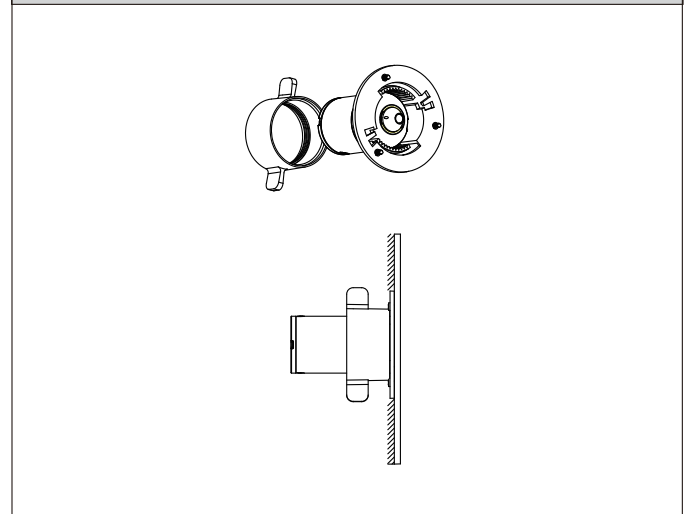

Construction

Casing	Metal
Dimensions	Φ30.5mm×48.65mm(Φ1.20"×1.91")
Net Weight	0.40Kg (0.88lb)
Gross Weight	0.47Kg (1.03lb)

Ordering Information

Type	Part Number	Description
4MP Camera Lens Unit	IPC-HUM8431-L1	4MP Cylindrical Pinhole Lens with 8 meters Cable
Accessories (Required)	Lens Unit L1 Bracket (included)	Pinhole Wall/Ceiling Mounting Bracket
	DH-IPC-HUM8431P-E1	4MP Covert Pinhole Network Camera Main Box, PAL
	DH-IPC-HUM8431N-E1	4MP Covert Pinhole Network Camera Main Box, NTSC
	IPC-HUM8431P-E1	4MP Covert Pinhole Network Camera Main Box, PAL
	IPC-HUM8431N-E1	4MP Covert Pinhole Network Camera Main Box, NTSC

Link: http://www.dahuasecurity.com/products_category/4-megapixel-4281.html

Accessories

Wall/Ceiling Mount

Dimensions (mm/inch)