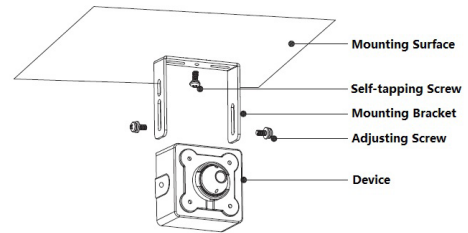

Construction

Casing	Metal
Dimensions	30mm×31mm×29.3mm(1.18"×1.22"×1.15")
Net Weight	0.40Kg (0.88lb)
Gross Weight	0.47Kg (1.03lb)

Ordering Information

Type	Part Number	Description
2MP Camera Lens Unit	IPC-HUM8231-L4	2MP Rectangular Pinhole Lens with 8 meters Cable
Accessories (Required)	DH-IPC-HUM8231P-E1	2MP Covert Pinhole Network Camera Main Box, PAL
	DH-IPC-HUM8231N-E1	2MP Covert Pinhole Network Camera Main Box, NTSC
	IPC-HUM8231P-E1	2MP Covert Pinhole Network Camera Main Box, PAL
	IPC-HUM8231N-E1	2MP Covert Pinhole Network Camera Main Box, NTSC
	DH-IPC-HUM8231P-E2	2x2MP Covert Pinhole Network Camera Main Box, PAL
	DH-IPC-HUM8231N-E2	2x2MP Covert Pinhole Network Camera Main Box, NTSC
	IPC-HUM8231P-E2	2x2MP Covert Pinhole Network Camera Main Box, PAL
	IPC-HUM8231N-E2	2x2MP Covert Pinhole Network Camera Main Box, NTSC

Link: http://www.dahuasecurity.com/products_category/2-megapixel-4271.html

Installation

Dimensions (mm/inch)