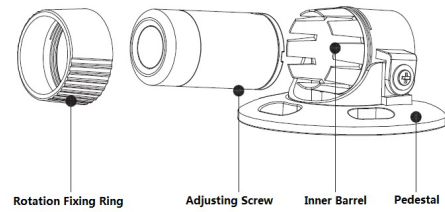

### Construction

Casing	Metal
Dimensions	Φ30.5mm×57.6mm(Φ1.20"×2.27")
Net Weight	0.40Kg (0.88lb)
Gross Weight	0.47Kg (1.03lb)

**Ordering Information**

Type	Part Number	Description
2MP Camera Lens Unit	IPC-HUM8231-L3	2MP Cylindrical Pinhole Lens with 8 meters Cable
Accessories (Required)	Lens Unit L3 Bracket (included)	Pinhole Wall/Ceiling Mounting Bracket
	DH-IPC-HUM8231P-E1	2MP Covert Pinhole Network Camera Main Box, PAL
	DH-IPC-HUM8231N-E1	2MP Covert Pinhole Network Camera Main Box, NTSC
	IPC-HUM8231P-E1	2MP Covert Pinhole Network Camera Main Box, PAL
	IPC-HUM8231N-E1	2MP Covert Pinhole Network Camera Main Box, NTSC
	DH-IPC-HUM8231P-E2	2x2MP Covert Pinhole Network Camera Main Box, PAL
	DH-IPC-HUM8231N-E2	2x2MP Covert Pinhole Network Camera Main Box, NTSC
	IPC-HUM8231P-E2	2x2MP Covert Pinhole Network Camera Main Box, PAL
IPC-HUM8231N-E2	2x2MP Covert Pinhole Network Camera Main Box, NTSC	

Link: [http://www.dahuasecurity.com/products\\_category/2-megapixel-4271.html](http://www.dahuasecurity.com/products_category/2-megapixel-4271.html)

**Installation**

**Dimensions (mm/inch)**