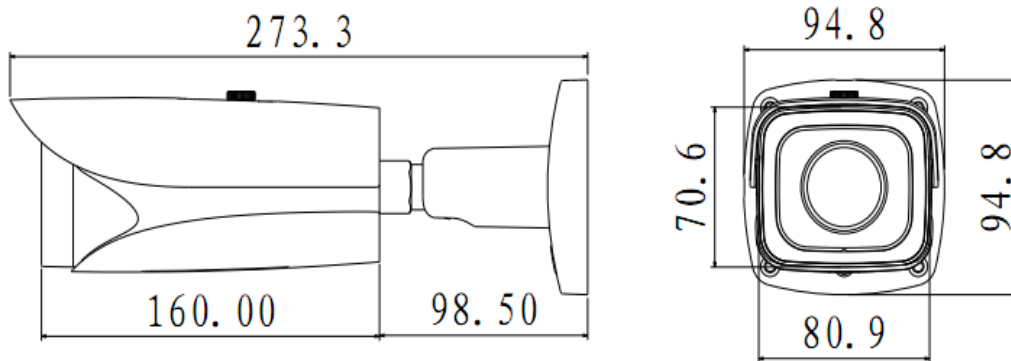

## Technical Specifications

<b>Model</b>	<b>DH-IPC-HFW8331E-Z</b>	
<b>Camera</b>		
Image Sensor	1/3" 3Megapixel Exmor R CMOS	
Effective Pixels	2048(H)x1536(V)	
Scanning System	Progressive	
Electronic Shutter Speed	Auto/Manual, 1/3(4)~1/100000s	
Min. Illumination	0.005Lux/F1.4( Color), 0Lux/F1.4(IR on)	
S/N Ratio	More than 50dB	
Video Output	1 port	
<b>Camera Features</b>		
Max. IR LEDs Length	50m	
Day/Night	Auto(ICR)/Color/B/W	
Backlight Compensation	BLC / HLC / Ultra WDR(140dB)	
White Balance	Auto/Sunny/Night/Outdoor/Customized	
Gain Control	Auto/Manual	
Noise Reduction	3D	
Privacy Masking	Up to 4 areas	
<b>Lens</b>		
Focal Length	2.7 -12mm motorized	
Max Aperture	F1.4	
Focus Control	Auto	
Angle of View	H:94°(Wide)~33°(Tele)	
Lens Type	Motorized /Auto Iris(DC)	
Mount Type	Board-in Type	
<b>Video</b>		
Compression	H.265/H.264/MJPEG	
Resolution	3M(2048×1536)/1080P(1920×1080)/720P(1280×720)/D1(704×576) /CIF(352×288)	
Frame Rate	Main Stream	3M/1080P (1~25/30fps)
	Sub Stream	D1/CIF(1 ~ 25/30fps)
	Third Stream	1080P/720P/D1(1 ~ 25/30fps)
Bit Rate	H.264: 40K ~ 10Mbps	
<b>Audio</b>		
Compression	G.711a / G.711u/AAC	
Interface	1/1 channel In/Out	
<b>Smart Function</b>		
Smart detection	Tripwire	
	Intrusion	
	Scene change	
	Missing/Abandoned	
	Audio detect	

## DH-IPC-HFW8331E-Z

	Face detect
Intelligent function	People counting
	Heat map
<b>Network</b>	
Ethernet	RJ-45 (10/100Base-T)
Wi-Fi	N/A
Protocol	IPv4/IPv6, HTTP, HTTPS, SSL, TCP/IP, UDP, UPnP, ICMP, IGMP, SNMP, RTSP, RTP, SMTP, NTP, DHCP, DNS, PPPOE, DDNS, FTP, IP Filter, QoS, Bonjour
ONVIF	ONVIF,PSIA,CGI
Max. User Access	20 users
Smart Phone	iPhone, iPad, Android, Windows Phone
<b>Auxiliary Interface</b>	
Memory Slot	Micro SD, Max 128GB
Alarm	2/1 channel In/Out
<b>General</b>	
Power Supply	DC12V(AC24V optional), PoE (802.3af)
Power Consumption	Max 11W
Working Environment	-30°C~+60°C, Less than 95% RH
Ingress Protection	IP66
Dimensions	273.3mm × 94.8mm × 94.8mm
Weight	1.4kg

## Dimensions (mm)