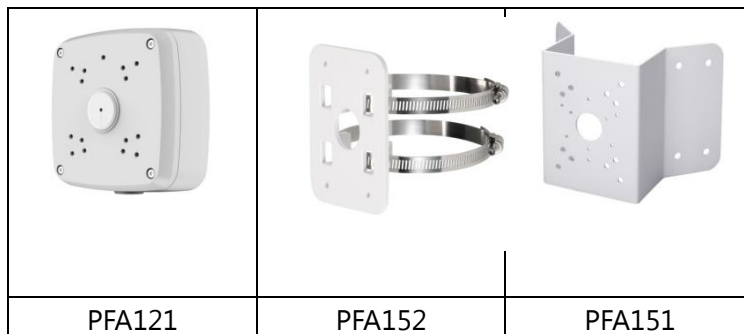

Accessory (optional)

Dahua Technology Co., Ltd.

1199 BinAn Road, Binjiang District, Hangzhou, China

Tel: +86-571-87688883

Fax: +86-571-87688815

Email: overseas@dahuatech.com

www.dahuatech.com

*Design and specifications are subject to change without notice.

© 2014 Dahua Technology Co., Ltd.