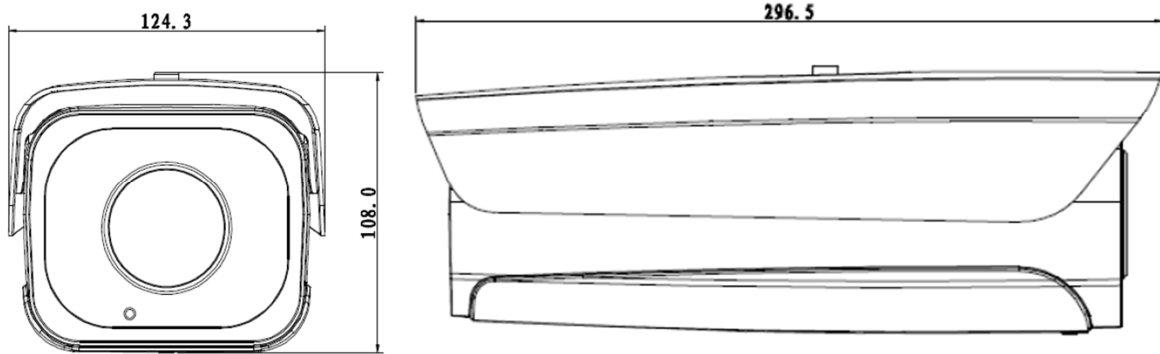

DH-IPC-HFW5221E-IRA-4747

Dimensions (mm)

Dahua Technology Co., Ltd.

1199 BinAn Road, Binjiang District, Hangzhou, China

Tel: +86-571-87688883

Fax: +86-571-87688815

Email:overseas@dahuatech.com

www.dahuasecurity.com

*Design and specifications are subject to change without notice.

© 2015 Dahua Technology Co., Ltd.