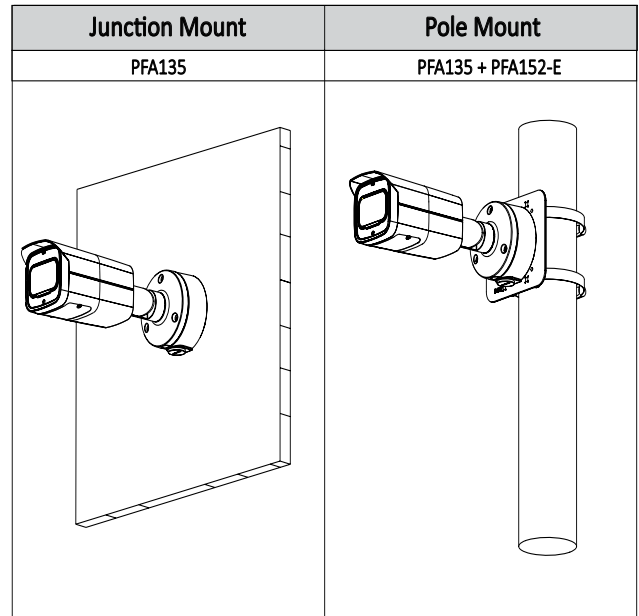

Accessories

Optional:

PFA135
Junction Box

PFA152-E
Pole Mount

Dimensions (mm/inch)