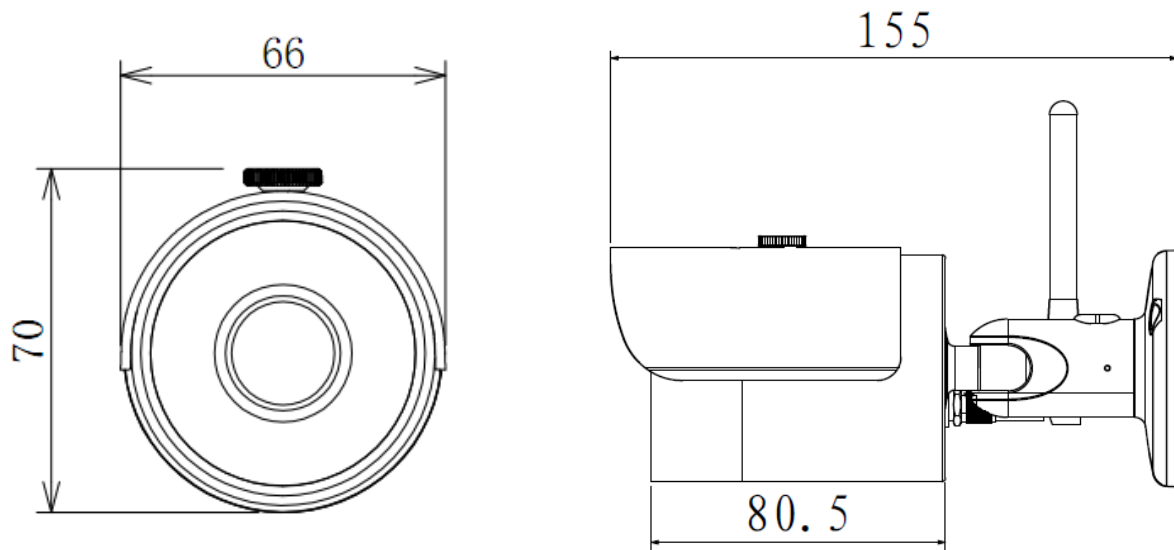

DH-IPC-HFW1000S-W

Dimensions (mm)

Accessory (optional)

PFA130	PFA122	PFA152	PFA151

Dahua Technology Co., Ltd.

1199 BinAn Road, Binjiang District, Hangzhou, China

Tel: +86-571-87688883

Fax: +86-571-87688815

Email: overseas@dahuatech.com

www.dahuasecurity.com

*Design and specifications are subject to change without notice.

© 2015 Dahua Technology Co., Ltd.