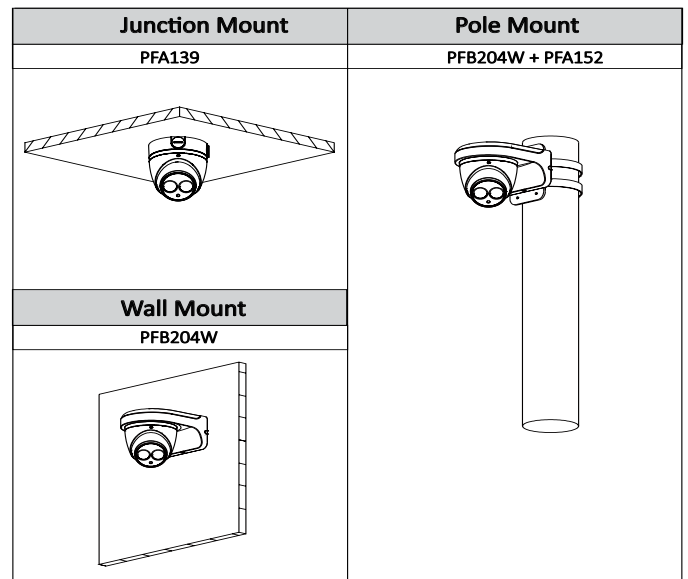

Construction

Casing	Metal
Dimensions	Φ106mm×93.7mm (4.17"×3.69")
Net Weight	0.47Kg (1.04lb)
Gross Weight	0.65Kg (1.43lb)

Ordering Information

Type	Part Number	Description
2MP camera	DH-IPC-HDW4231EMP-AS-0360B	2MP IR Eyeball Network Camera, PAL
	DH-IPC-HDW4231EMN-AS-0360B	2MP IR Eyeball Network Camera, NTSC
	IPC-HDW4231EMP-AS-0360B	2MP IR Eyeball Network Camera, PAL
	IPC-HDW4231EMN-AS-0360B	2MP IR Eyeball Network Camera, NTSC
	DH-IPC-HDW4231EMP-AS-0280B	2MP IR Eyeball Network Camera, PAL
	DH-IPC-HDW4231EMN-AS-0280B	2MP IR Eyeball Network Camera, NTSC
	IPC-HDW4231EMP-AS-0280B	2MP IR Eyeball Network Camera, PAL
	IPC-HDW4231EMN-AS-0280B	2MP IR Eyeball Network Camera, NTSC
	DH-IPC-HDW4231EMP-AS-0600B	2MP IR Eyeball Network Camera, PAL
	DH-IPC-HDW4231EMN-AS-0600B	2MP IR Eyeball Network Camera, NTSC
	IPC-HDW4231EMP-AS-0600B	2MP IR Eyeball Network Camera, PAL
	IPC-HDW4231EMN-AS-0600B	2MP IR Eyeball Network Camera, NTSC
Accessories (optional)	PFB204W	Wall mount
	PFA139	Junction box
	PFA152	Pole Mount

Accessories

Optional:

PFA139 Junction Box

PFB204W Wall Mount

PFA152 Pole Mount

Dimensions (mm/inch)