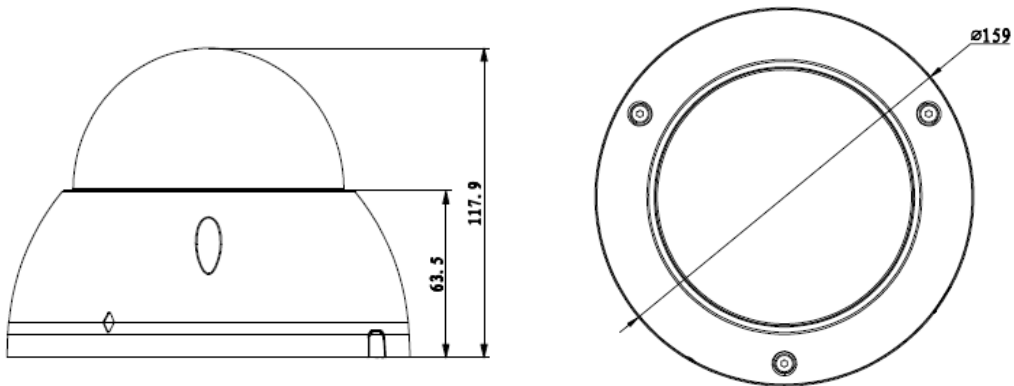

## Technical Specifications

<b>Model</b>	<b>DH-IPC-HDBW81200E-Z</b>	
<b>Camera</b>		
Image Sensor	1/1.7" 12Megapixel progressive scan CMOS	
Effective Pixels	4000(H) x 3000(V)	
Scanning System	Progressive	
Electronic Shutter Speed	Auto/Manual, 1/3(4)~1/100000s	
Min. Illumination	0.05Lux/F1.4(Color); 0Lux/F1.4(IR on)	
S/N Ratio	More than 50dB	
Video Output	1 port	
<b>Camera Features</b>		
Max. IR LEDs Length	50m	
Day/Night	Auto(ICR) / Color / B/W	
Backlight Compensation	BLC / HLC /DWDR	
White Balance	Auto/Sunny/Night/Outdoor/Customized	
Gain Control	Auto/Manual	
Noise Reduction	3D	
Privacy Masking	Up to 4 areas	
<b>Lens</b>		
Focal Length	4.1mm~16.4mm	
Max Aperture	F1.4	
Focus Control	Motorized	
Angle of View	H: 106 ° ~ 32 °	
Lens Type	Motorized/ Auto Iris(DC)	
Mount Type	Board-in Type	
<b>Video</b>		
Compression	H.264/H.264B/H.264H/ MJPEG	
Resolution	12M(4000x3000)/8M(4096x2160)/8M(3840x2160)/1080P(1920x1080)/720P(1280x720) /D1(704x576) /CIF(352x288)	
Frame Rate	Main Stream	12M(1~15fps)/8M(3840x2160) (1~25/30fps)
	Sub Stream	D1/CIF(1 ~ 25/30fps)
	Third Stream	1080P/720P/D1(1 ~ 25/30fps)
Bit Rate	H.264: 32K ~ 16Mbps	
<b>Audio</b>		
Compression	G.711a/ G.711u/ AAC	
Interface	1/1 channel In/Out	
<b>Smart Function(Optional)</b>		
Smart detection	Tripwire	
	Intrusion	
	Scene change	
	Missing/Abandoned	
	Audio detect	

## Dimensions (mm)