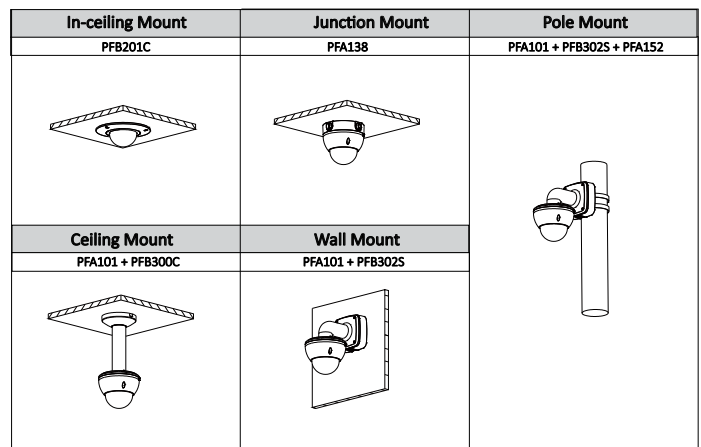

Construction

Casing	Metal
Dimensions	Φ159.1mm×117.9mm (6.26"×4.64")
Net Weight	0.95kg (2.09lb)
Gross Weight	1.20kg (2.65lb)

Ordering Information

Type	Part Number	Description
8MP camera	DH-IPC-HDBW5831EP-Z5E	8MP IR Dome Network Camera, WDR, PAL
	DH-IPC-HDBW5831EN-Z5E	8MP IR Dome Network Camera, WDR, NTSC
	IPC-HDBW5831EP-Z5E	8MP IR Dome Network Camera, WDR, PAL
	IPC-HDBW5831EN-Z5E	8MP IR Dome Network Camera, WDR, NTSC
Accessories (optional)	PFB302S	Wall mount
	PFA138	Junction box
	PFB201C	In-ceiling mount
	PFA101	Mount adapter
	PFB300C	Ceiling mount
	PFA152-E	Pole mount
	LR1002	ePoE Over Coax Converter

Accessories

Optional:

Dimensions (mm/inch)