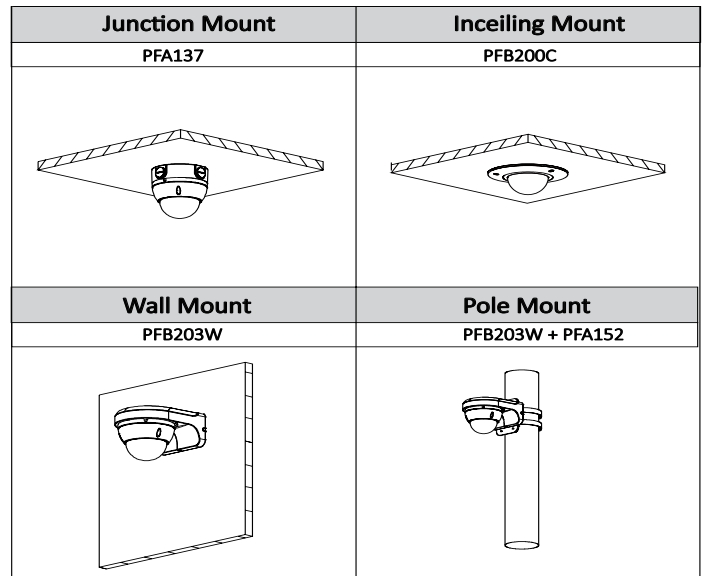

Construction

Casing	Metal
Dimensions	Φ122mm×88.9mm (4.8"×3.5")
Net Weight	0.5kg (1.1lb)
Gross Weight	0.58kg (1.29lb)

Ordering Information

Type	Part Number	Description
2MP camera	DH-IPC-HDBW5231RP-Z	2MP IR Dome Network Camera,WDR, PAL
	DH-IPC-HDBW5231RN-Z	2MP IR Dome Network Camera WDR,NTSC
	IPC-HDBW5231RP-Z	2MP IR Dome Network Camera,WDR, PAL
	IPC-HDBW5231RN-Z	2MP IR Dome Network Camera WDR,NTSC
Accessories (optional)	PFB203W	Wall mount
	PFA137	Junction box
	PFB200C	In-ceiling mount
	PFA152	Pole Mount

Accessories

Optional:

PFA152 Pole Mount

PFB203W Wall Mount

PFA137 Junction Box

PFB200C In-ceiling Mount

Dimensions (mm/inch)