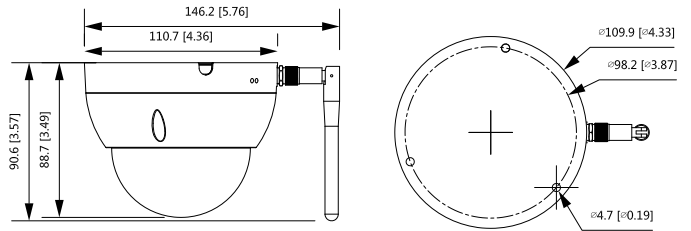

Structure

Casing	Metal
Dimensions	146.2 mm × 110.7 mm × 90.6 mm (5.8" × 4.4" × 3.6") (L × W × H)
Net Weight	408 g (0.9 lb)
Gross Weight	729 g (1.6 lb)

Dimensions (mm[inch])

Ordering Information

Type	Model	Description
4MP Camera	DH-IPC-HDBW1435EP-W-0280B-S2	4MP IR DOME Wi-Fi Camera, PAL
	DH-IPC-HDBW1435EN-W-0280B-S2	4MP IR DOME Wi-Fi Camera, NTSC
	DH-IPC-HDBW1435EP-W-0360B-S2	4MP IR DOME Wi-Fi Camera, PAL
	DH-IPC-HDBW1435EN-W-0360B-S2	4MP IR DOME Wi-Fi Camera, NTSC
Accessories (optional)	PFA136	Junction Box
	PFB203W	Wall Mount
	PFA152-E	Pole Mount