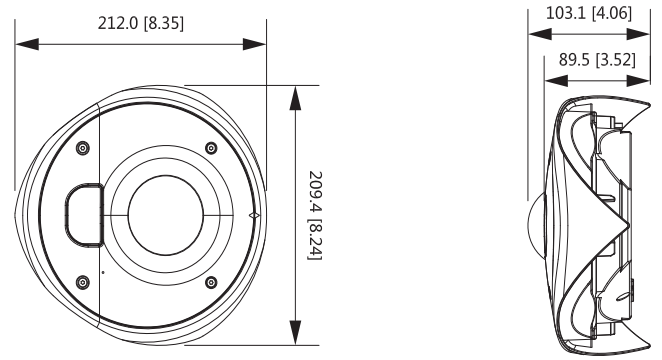

Dimensions (mm[inch])

Power	
Power Supply	12V DC/PoE
Power Consumption	Basic power consumption: 3W (12V DC); 3.6W (PoE) Max. power consumption (ICR + IR full intensity): 9.5W (12V DC); 11.5W (PoE)

Environment	
Operating Temperature	-30°C to +60°C (-22°F to +140°F)
Operating Humidity	≤95%
Storage Temperature	-30°C to +60°C (-22°F to +140°F)
Ingress Protection	IP67; IK10+50J

Structure	
Casing	Metal
Dimensions	209.4 mm × 212.0 mm × 103.1 mm (8.2" × 8.3" × 4.1") (L × W × H)
Net Weight	1365 g (3.0 lb)
Gross Weight	1465 g (3.2 lb)

Ordering Information		
Type	Part Number	Description
2MP Camera	DH-IPC-HCBW8442P	4MP WDR IR Corner Network Camera,PAL
	DH-IPC-HCBW8442N	4MP WDR IR Corner Network Camera,NTSC
	IPC-HCBW8442P	4MP WDR IR Corner Network Camera,PAL
	IPC-HCBW8442N	4MP WDR IR Corner Network Camera,NTSC