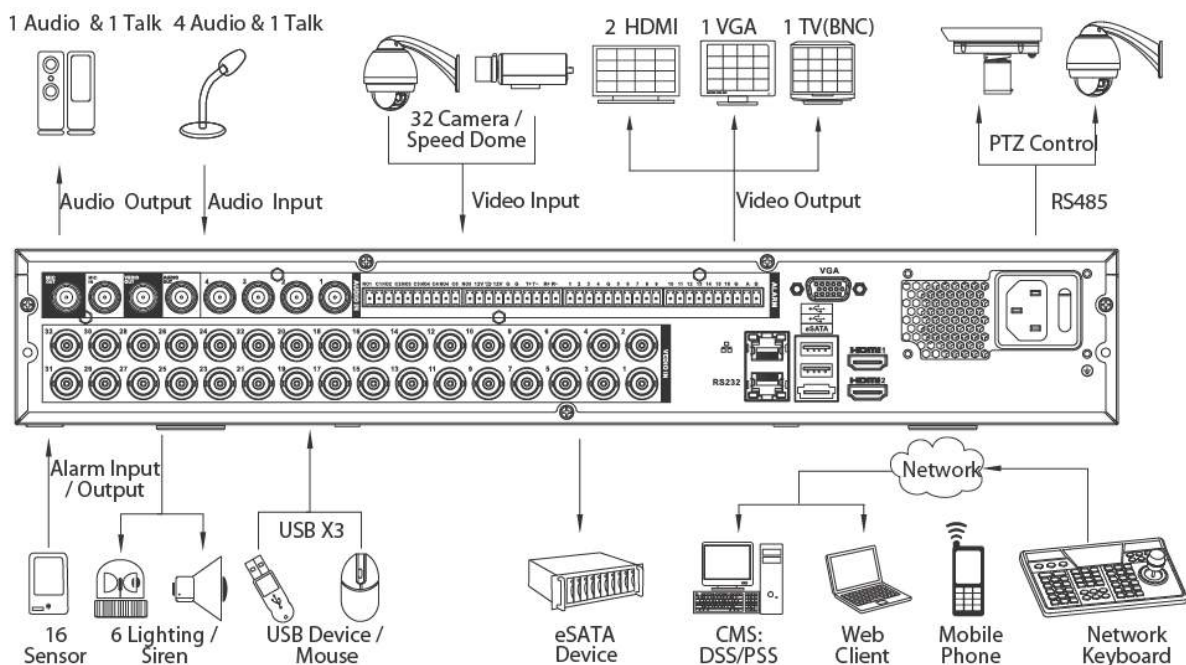

DH-HCVR5424/5432L-S2

Backup Mode	USB Device/eSATA Device/Internal SATA burner/Network
Network	
Ethernet	RJ-45 port (10/100M/1000M)
Network Functions	HTTP, IPv4/IPv6, TCP/IP, UPNP, RTSP, UDP, SMTP, NTP, DHCP, DNS, PPPOE, DDNS, FTP, IP Filter, SNMP, P2P
Max. User Access	128 users
Smart Phone	iPhone, iPad, Android, Windows Phone
Storage	
Internal HDD	4 SATA ports(4 HDDs or 2HDDs+1 CD/DVD-RW), up to 24TB
External HDD	1 eSATA port
Auxiliary Interface	
USB Interface	3 ports (2 Rear), USB2.0
RS232	1 port, For PC communication & Keyboard
RS485	1 port RS485 for PTZ control,1 port RS422 for Keyboard
General	
Power Supply	AC 100~240 V, 50/60 Hz
Power Consumption	40W(Without HDD)
Working Environment	-10°C ~ +55°C/10%~90%RH/86~106kpa
Dimension(W×D×H)	1.5U, 440mm×416mm×68mm
Weight	6KG(without HDD)

System Connection

*Takes HCVR5432L-S2 as an example

Dahua Technology Co., Ltd.

1199' BinAn Road, Binjiang District, Hangzhou, China

Tel: +86-571-87688883

Fax: +86-571-87688815