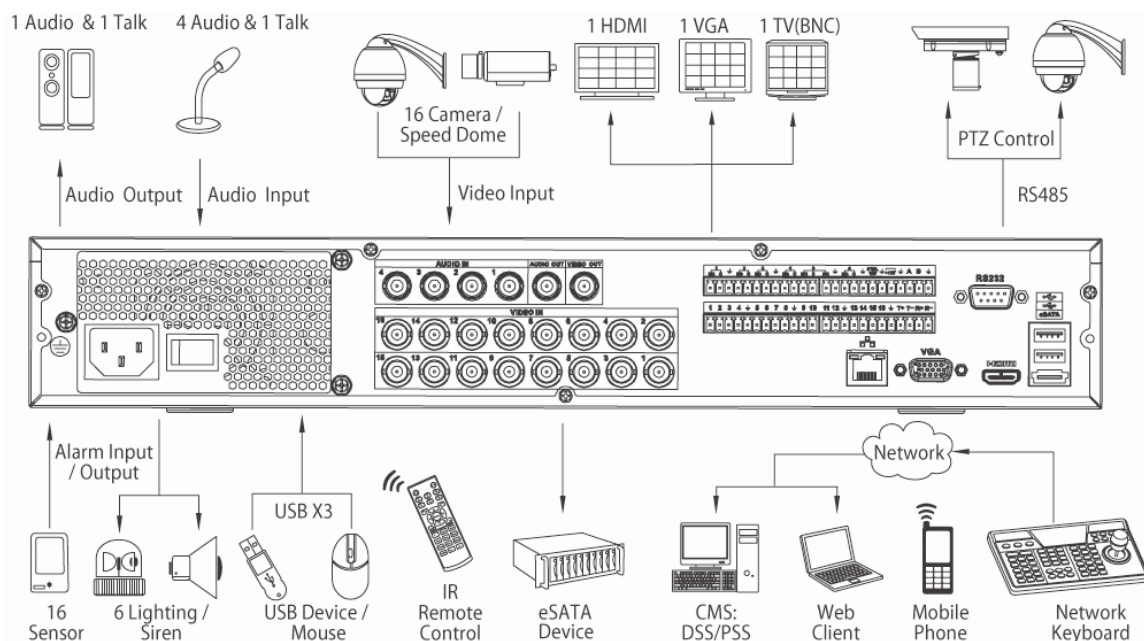

DH-HCVR5404/5408/5416L

Network	
Ethernet	RJ-45 port (10/100M/1000M)
Network Functions	HTTP, IPv4/IPv6, TCP/IP, UPNP, RTSP, UDP, SMTP, NTP, DHCP, DNS, PPPOE, DDNS, FTP, IP Filter
Max. User Access	128 users
Smart Phone	iPhone, iPad, Android, Windows Phone
Storage	
Internal HDD	4 SATA port, up to 16TB
External HDD	1 eSATA port (Max 4 SATA HDDs), up to 16TB
Auxiliary Interface	
USB Interface	3 ports (2 Rear), USB2.0
RS232	1 port, For PC communication & Keyboard
RS485	1 port, For PTZ control
General	
Power Supply	AC 100~240 V, 50/60 Hz
Power Consumption	25W 30W 40W
Working Environment	-10 ~ +55°C / 10~90%RH / 86~106kpa
Dimension(W×D×H)	1.5U, 440mm×460mm×68mm
Weight	6KG(without HDD)

System Connection

Takes HCVR5416L as an example

Dahua Technology Co., Ltd.

1187 BinAn Road, Binjiang District, Hangzhou, China

Tel: +86-571-87688883

Fax: +86-571-87688815

Email: overseas@dahuatech.com

www.dahuatech.com