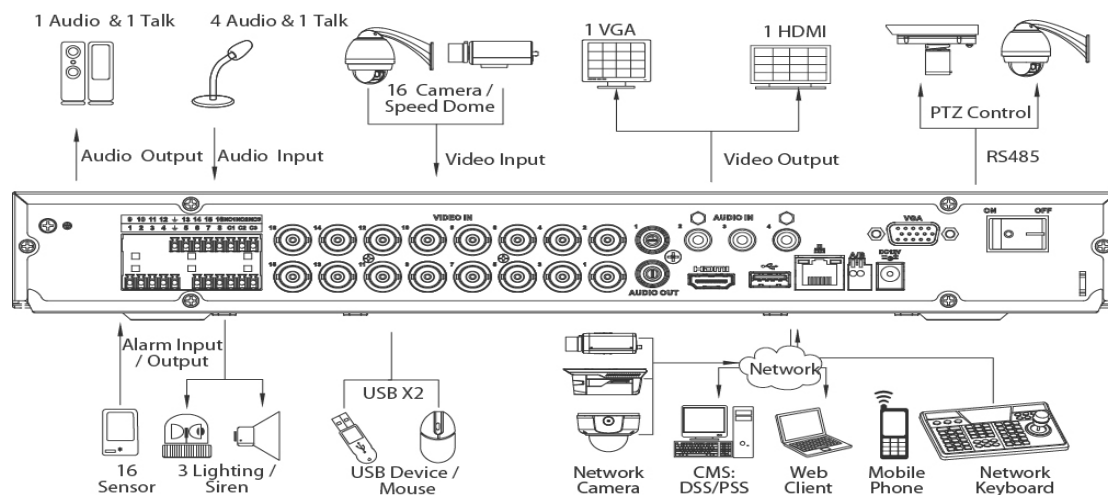

DH-HCVR5204/5208/5216A-S3

	zoom	
Backup Mode	USB Device/Internal SATA burner/Network	
Network		
Ethernet	RJ-45 port (10/100M)	RJ-45 port (10/100M/1000M)
Network Functions	HTTP, IPv4/IPv6, TCP/IP, UPNP, RTSP, UDP, SMTP, NTP, DHCP, DNS, PPPOE, DDNS, FTP, IP Filter, SNMP, P2P	
Max. User Access	128 users	
Smart Phone	iPhone, iPad, Android, Windows Phone	
Storage		
Internal HDD	2 SATA ports, up to 12TB	
Auxiliary Interface		
USB Interface	2 ports(1 Rear), USB2.0	2 ports (1 Rear USB3.0, 1 Front USB2.0)
RS485	1 port, For PTZ control	
General		
Power Supply	DC12V/4A	
Power Consumption	15W(without HDD)	
Working Environment	-10°C ~+55°C / 10%~90%RH / 86~106kpa	
Dimension(W×D×H)	1U, 375mm×285mm×55mm	
Weight	2.35KG(without HDD)	

System Connection

*Takes HCVR5216A-S3 as an example

Dahua Technology Co., Ltd.

1199' BinAn Road, Binjiang District, Hangzhou, China
Tel: +86-571-87688883
Fax: +86-571-87688815
Email: overseas@dahuatech.com
www.dahuatech.com

*Design and specifications are subject to change without notice.

© 2015 Dahua Technology Co., Ltd.

<https://boutique.idms.fr>