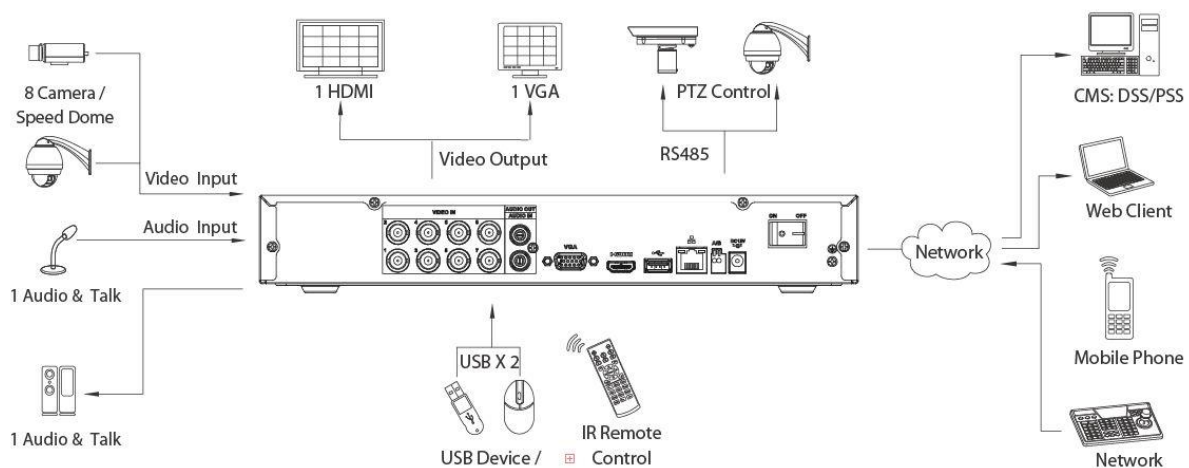

DH-HCVR5104/5108H

Network Functions	HTTP, IPv4/IPv6, TCP/IP, UPNP, RTSP, UDP, SMTP, NTP, DHCP, DNS, PPPOE, DDNS, FTP, IP Filter
Max. User Access	128 users
Smart Phone	iPhone, iPad, Android, Windows Phone
Storage	
Internal HDD	1 SATA port, up to 4TB
Auxiliary Interface	
USB Interface	2 ports(1 Rear), USB2.0
RS485	1 port, For PTZ Control
General	
Power Supply	DC12V/2A
Power Consumption	10W(without HDD)
Working Environment	-10 ~+55°C / 10~90%RH / 86~106kpa
Dimension(W×D×H)	Mini 1U, 325mm×245mm×45mm
Weight	1.5KG(without HDD)

System Connection

HCVR5108H System Connection

Dahua Technology Co., Ltd.

1187 BinAn Road, Binjiang District, Hangzhou, China

Tel: +86-571-87688883

Fax: +86-571-87688815

Email: overseas@dahuatech.com

www.dahuatech.com

*Design and specifications are subject to change without notice.

© 2013 Dahua Technology Co., Ltd.