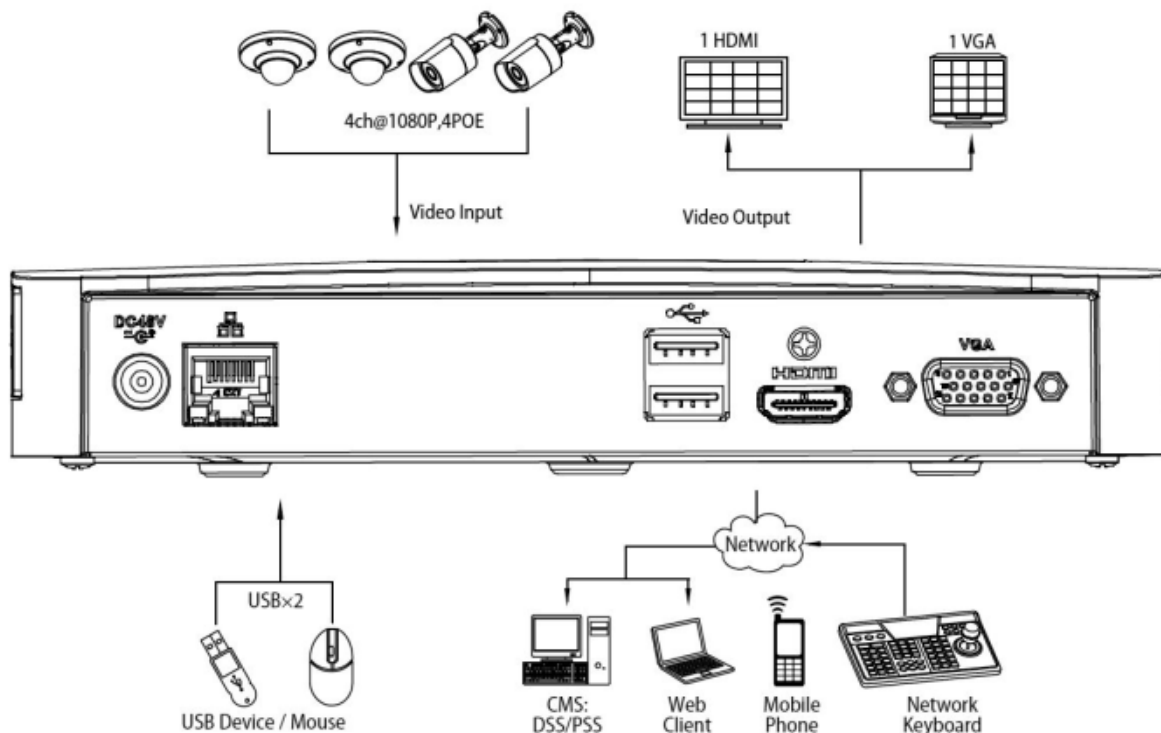

DH-HCVR504

Ethernet	RJ-45 port (10/100M)
Network Functions	HTTP, IPv4/IPv6, TCP/IP, UPNP, RTSP, UDP, SMTP, NTP, DHCP, DNS, PPPOE, DDNS, FTP, IP Filter, SNMP, P2P
Max. User Access	128 users
Smart Phone	iPhone, iPad, Android, Windows Phone
Storage	
Internal HDD	1 SATA port, up to 1TB 2.5"
Auxiliary Interface	
USB Interface	2 ports(2 Rear), USB2.0
General	
Power Supply	DC5V/2A
Power Consumption	10W(without HDD)
Working Environment	-10°C ~ +55°C / 10%~90%RH / 86~106kpa
Dimension(W×D×H)	190mm×130mm×35mm
Weight	300g (without HDD)

System Connection

Securitem Ltd.

20181 Cesano Maderno (MB)

Tel: +39-0239198473

Fax: +39-0245503999

Email: info@setik.it

www.setik.it

*Design and specifications are subject to change without notice.

© 2014 Dahua Technology Co., Ltd.