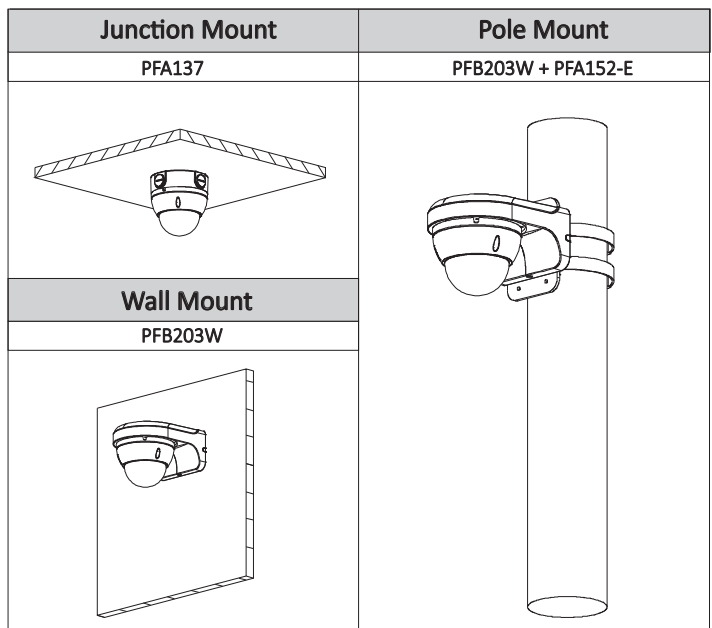

Structure

Casing	Metal throughout the whole casing
Dimensions	Φ122mm×88.9mm (Φ4.80"×3.50")
Net Weight	0.44kg (0.97lb)
Gross Weight	0.6kg (1.32lb)

Ordering Information		
Type	Part Number	Description
4K Camera	DH-HAC-HDBW1801RP-Z 2.7~13.5mm	4K HDCVI IR Dome Camera, PAL
	DH-HAC-HDBW1801RN-Z 2.7~13.5mm	4K HDCVI IR Dome Camera, NTSC
Accessories	PFA137	Junction box (For use alone)
	PFB203W	Wall mount (For use alone or with PFA152 pole mount)
	PFA152-E	Pole mount (For use with PFB203W wall mount)
	PFM800-4K	Passive Video Balun
	PFM800B-4K	Passive Video Balun
	PFM320D-015	12V 1.5A Power Adapter
	PFM300	12V 2A Power Adapter