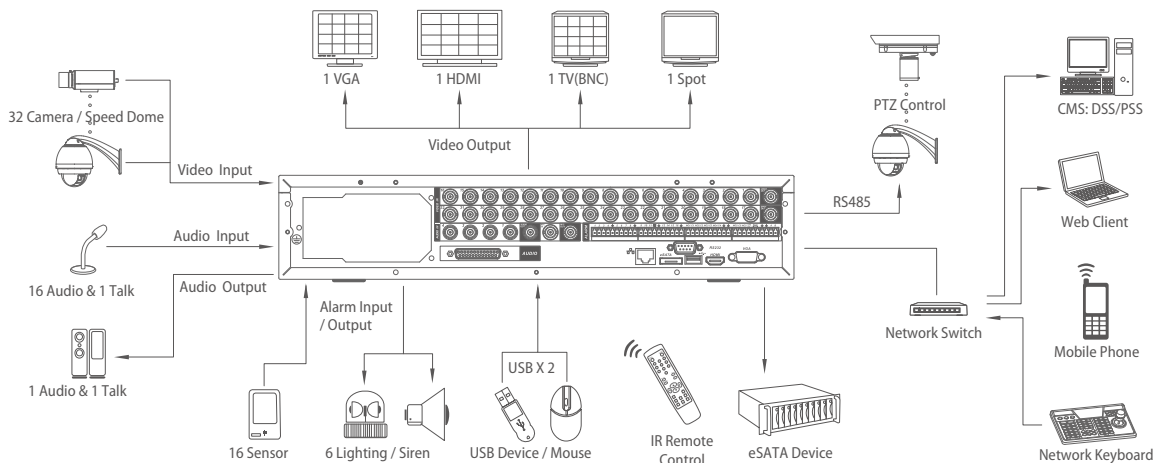

System Connection