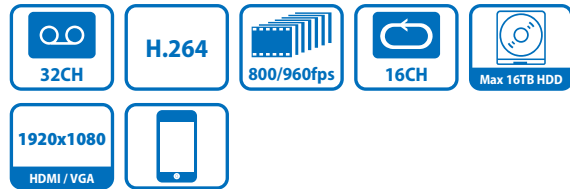

# DH-DVR3204LE-U

32 Channel High-performance Standalone DVR

**DH-DVR3204LE-U:** 32 channel video inputs, 16 channel audio inputs, and 1 channel matrix output. The 1st, 9th, 17th and 25th video channels can support max D1(4CIF) realtime recording and other channels can support CIF realtime recording. It can support VGA, HDMI, eSATA, USB2.0 and 8 HDDs.

## Features

- 32 channels high performance standalone DVR
- Up to 32 cameras with full HD 1080P display
- H.264 video compression algorithm ideal
- Each channel at CIF and special channel at D1 recording
- Dual encoding streams supported
- TV(BNC)/VGA/HDMI synchronous video output
- live, recording, playback, backup & remote access
- 16 channel simultaneous playback
- Smart video detection: MD, camera blank, video loss
- 3D intelligent positioning with DAHUA PTZ dome
- Easy backup: USB devices, CD/DVD-RW & network download
- Alarm triggering screen tips, buzzer, PTZ, e-mail, FTP upload
- Up to 8 SATA HDDs & CD/DVD-RW, 1 eSATA, 2 USB2.0
- Built-in web server, multi-DVR client, MSS & CMS