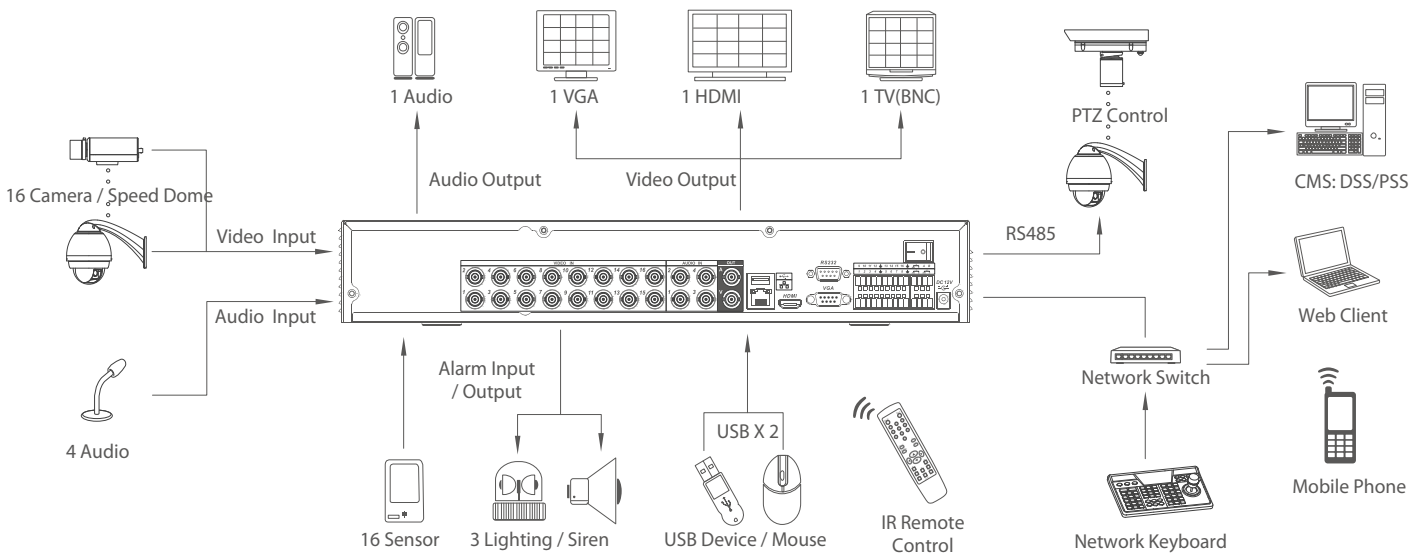

Connection