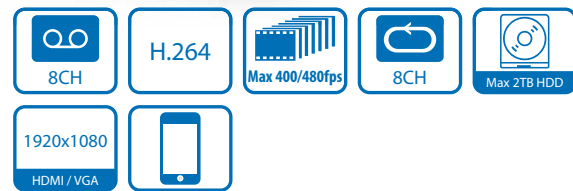

DH-DVR0804LE-A: 8 channel video inputs and 8 channel audio inputs. The 1st and 9th video channels can support max D1(4CIF) realtime recording and other channels can support CIF realtime recording. It can support VGA, HDMI and USB2.0.

Features

- 8 channels cost effective 1U standalone DVR
- Up to 8 cameras with full HD 1080P display
- H.264 video compression algorithm ideal
- Each channel at CIF and special channel at D1 recording
- Dual encoding streams supported
- TV(BNC)/VGA/HDMI synchronous video output
- live, recording, playback, backup & remote access
- 8 channel simultaneous playback
- Smart video detection: MD, camera blank, video loss
- 3D intelligent positioning with DAHUA PTZ dome
- Easy backup: USB devices, CD/DVD-RW & network download
- Alarm triggering screen tips, buzzer, PTZ, e-mail, FTP upload
- Supports 1 SATA HDD , 2USB2.0
- Built-in web server ,multi-DVR client, MSS & CMS