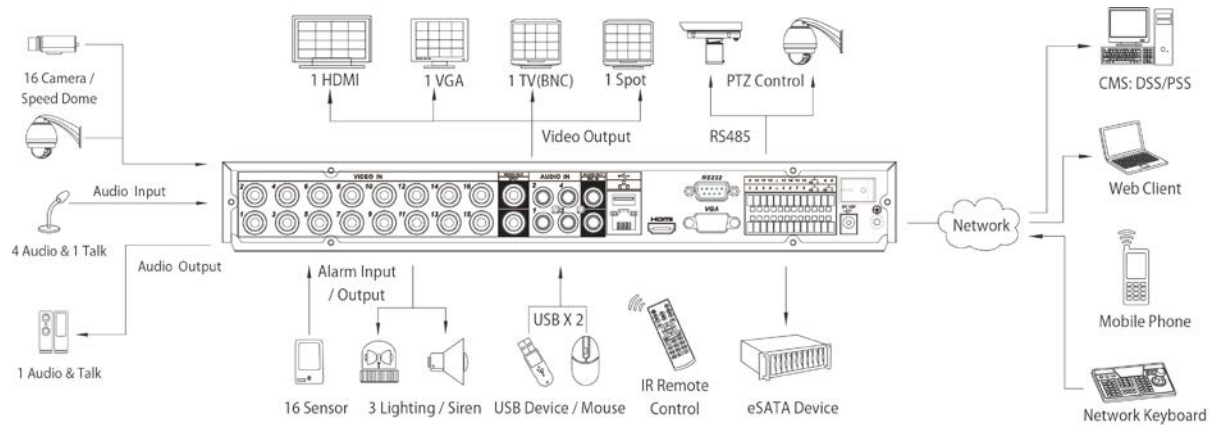

DH-DVR0404/0804/1604HF-A

System Connection

* Take DVR1604HF-A as an example

Dahua Technology Co., Ltd.

1187 BinAn Road, Binjiang District, Hangzhou, China

Tel: +86-571-87688883

Fax: +86-571-87688815

Email: overseas@dahuatech.com

www.dahuatech.com

*Design and specifications are subject to change without notice.

© 2012 Dahua Technology Co., Ltd.