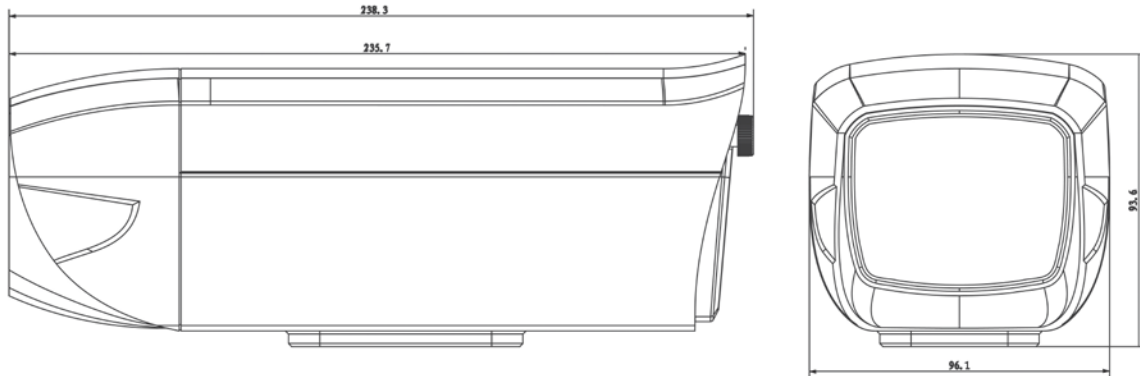

DH-CA-Z7823B

Technical Specifications

Model	DH-CA-Z7823BP	DH-CA-Z7823BN
Camera		
Image Sensor	1/3" EXview HAD CCD II	
Effective Pixels	976(H) x 582(V), 570K pixels	976(H) x 494(V), 480K pixels
Horizontal Resolution	Color: 700TVL, B/W: 750TVL	
Electronic Shutter	1/1s~1/100,000s	1/1s~1/100,000s
Synchronization	Internal	
Min. Illumination	Color: 0.001Lux@F1.6	
	B/W: 0.0001Lux@F1.6	
S/N Ratio	>50dB	
Video Output	1Vp-p Composite Output (75Ω/BNC)	
Camera Features		
OSD	English, Chinese	
Day/Night	Auto (ICR) / Color / B/W	
Backlight Compensation	BLC / HLC / DWDR	
White Balance	Auto / Manual	
Gain Control	Auto / Manual	
Noise Reduction	2D / 3D	
Privacy Masking	Up to 24 areas	
Digital Zoom	16x	
Picture Adjustment	Mirror / Brightness / Contrast / Sharpness / Hue / Gain	
Others	Exposure Control(Auto/Aperture Priority/Shutter Priority/Manual/Bright Mode, Picture Effects(Sharpness, Mirror image), Picture Freeze, E-flip	
Lens		
Focal Length	3.9 mm (Wide)~89.7mm(Tele)	
Max Aperture	F1.6~2.7	
Focus Control	Auto	
Lens Type	Auto iris	
Auxiliary Interface		
RS485	1 Port	
General		
Power Supply	DC9V ~ 12V	
Power Consumption	Max 5.4W	
Working Environment	-10°C~+60°C / 20%~80%RH	
Dimensions(W×D×H)	96.1mm×238.3mm× 93.6mm	
Weight	950g	

DH-CA-Z7823B

Dimensions (mm)

Dahua Technology Co., Ltd.

1187 BinAn Road, Binjiang District, Hangzhou, China

Tel: +86-571-87688883

Fax: +86-571-87688815

Email: overseas@dahuatech.com

www.dahuatech.com