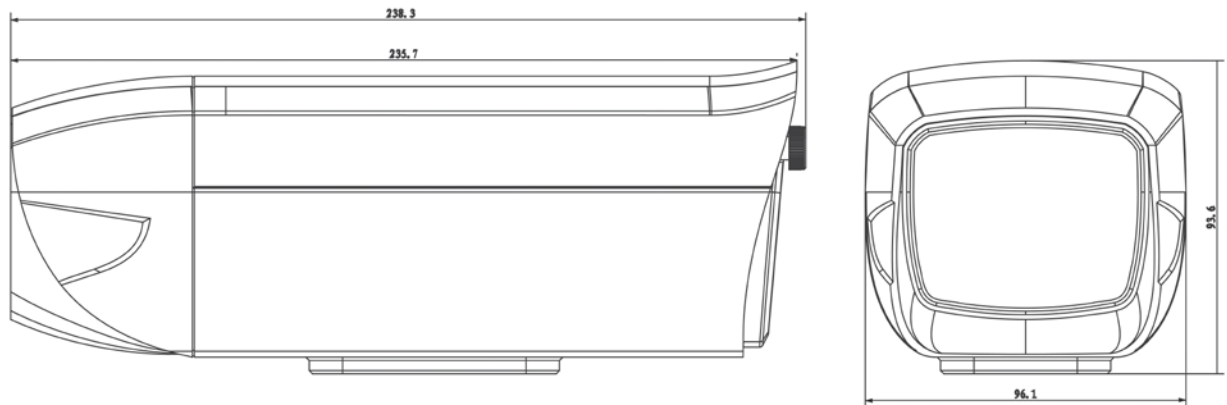

DH-CA-F481D

Dimensions (mm)

Dahua Technology Co., Ltd.

1187 BinAn Road, Binjiang District, Hangzhou, China

Tel: +86-571-87688883

Fax: +86-571-87688815

Email: overseas@dahuatech.com

www.dahuatech.com

*Design and specifications are subject to change without notice.

© 2012 Dahua Technology Co., Ltd.