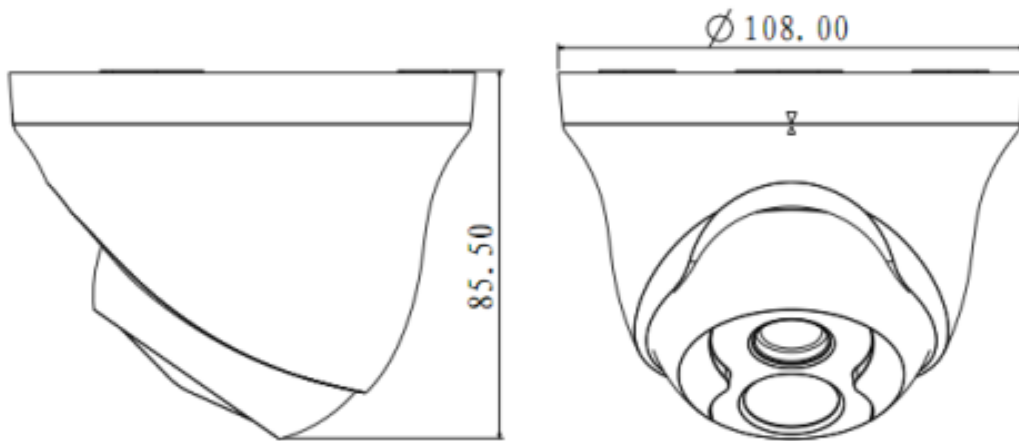

#### Features

- > 1/3" HDIS
- > High resolution of 720TVL(Color)
- > Day/Night(ICR), AWB, AGC, BLC
- > 3.6mm fixed lens (2.8mm, 6mm, 8mm optional)
- > Max. IR LEDs length 20m, Smart IR
- > DC12V

### Dimensions (mm)

---