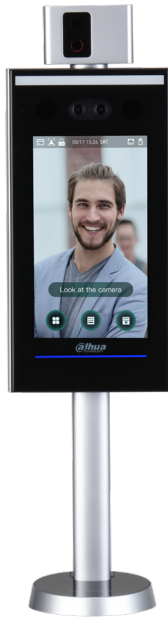

DHI-ASI7223X-A-T1

Face Recognition Terminal

- 2.5D curved screen
- 7-inch LCD display with resolution of 1024 × 600
- 2MP CMOS, WDR
- Auto illumination reduces light pollution
- Can hold 100,000 users, 100,000 face images, 100,000 password, 50 administrators, and 300,000 records
- Support face and password unlock and unlock through their combinations
- With face detection box; the largest face among faces that appear at the same time is recognized first; the maximum face size can be configured on the web
- Face-camera distance: 0.3 m–2.0 m; human height: 0.9 m–2.4 m (lens-ground distance: 1.4 m)
- With face recognition algorithm, the terminal can recognize more than 360 positions on human face
- Face recognition speed: 0.2 s per face
- Support liveness detection
- Accurate recognition in backlight and front light
- Various unlock status display modes protect user privacy
- Support enabling/disabling the temperature monitoring mode; temperature monitoring range is 30°C to 45°C; temperature monitoring distance range is 0.3 m–1.2 m; temperature monitoring error is ≤ 0.5°C; report temperature anomaly alarm
- Support mask detection, report alarm of abnormal events without wearing a mask
- Support duress alarm and tamper alarm
- Support general users, patrol users, VIP users, guest users, and special users

Technical Specification

System

Main Processor	Embedded Processor
Network Protocol	IPv4, RTSP, RTP, TCP, UDP, P2P
OSDP Protocol	Yes
Interoperability	ONVIF; CGI
SDK and API	Support SDK

Basic

Display Screen	7-inch display screen
Screen Type	Capacitive screen
Resolution	600 (H) × 1024 (V)
Camera	1/2.8" 2MP CMOS high definition WDR dual camera
WDR	120 dB
Light Compensation	Auto white light Auto IR light
Status Indicator	1 indicator light. Red: Error; Green: Normal; Blue: Working
Voice Prompt	Yes
Casing	Aluminium alloy/tempered glass/PC