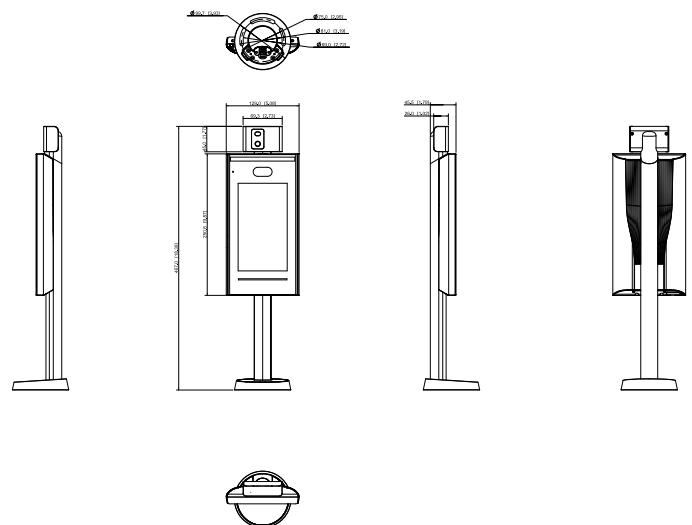

Alarm

Anti-Passback	Yes
Tamper	Yes
Duress	Yes

Thermal Camera

Effective Pixels	120 x 90
Pixel Size	17 um
Focal Length	1.3 mm F 1.1
Shutter	Automatic built - in shutter
Power Consumption	<150 mW
Peak Current	<100 mA

Standby Current	<30 mA
Working Current	<30 mA

General

Power Adapter	Included
Power Supply	12V 2A DC
Power Consumption	≤ 24W
Product Dimensions	477.0 mm × 129.0 mm × 99.7 mm (18.78" × 5.08" × 3.93")
Packaging Dimensions	Controller packing: 593 mm × 258 mm × 130 mm (23.35" × 10.16" × 5.12") Protective case: 672 mm × 615 mm × 291 mm (26.46" × 24.21" × 11.46")
Operating Temperature	Temperature monitoring mode disabled: -10°C to +55°C (+14°F to +131°F) Temperature monitoring mode enabled: +15°C to +30°C (+59°F to +86°F)
Operating Humidity	0%RH–90%RH (non-condensing)
Operating Environment	Indoor
Gross Weight	3.1 kg (6.83 lb)
Installation	Desktop
Certifications	CE/FCC

Ordering Information

Type	Model	Description
Face Recognition Terminal(indoor; temperature monitoring)	DHI-ASI7223X-A-T1	7-inch Face Recognition Terminal (indoor; temperature monitoring)
Face Recognition Terminal(indoor; temperature monitoring)	ASI7223X-A-T1	7-inch Face Recognition Terminal (indoor; temperature monitoring)

Dimensions (mm[inch])

Application