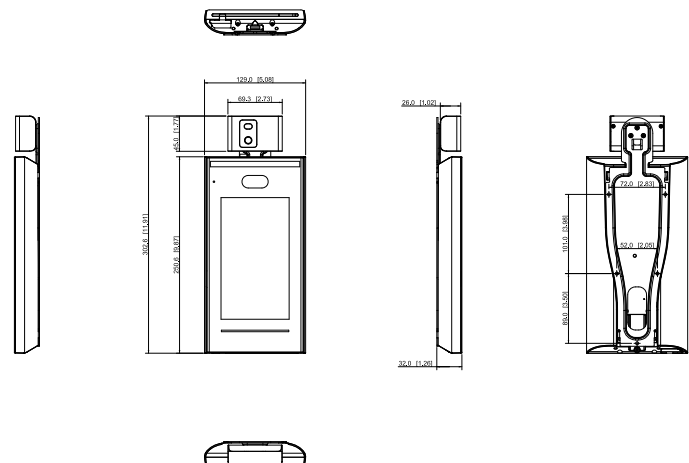

## General

Power Adapter	Included
Power Supply	12V 2A DC
Power Consumption	≤ 24W
Product Dimensions	302.6 mm × 129.0 mm × 32.0 mm (11.91" × 5.08" × 1.26")
Packaging Dimensions	Controller packaging: 380 mm × 235 mm × 124 mm (14.96" × 9.25" × 4.88") Protective case: 494 mm × 402 mm × 275 mm (19.45" × 15.83" × 10.83")
Operating Temperature	Temperature monitoring mode disabled: –10°C to +55°C (+14°F to +131°F) Temperature monitoring mode enabled: +15°C to +30°C (+59°F to +86°F)
Operating Humidity	0%RH–90%RH (non-condensing)
Operating Environment	Indoor
Gross Weight	2.2 kg (4.85 lb)
Installation	Wall mount
Certifications	CE/FCC

## Dimensions (mm[inch])

Application