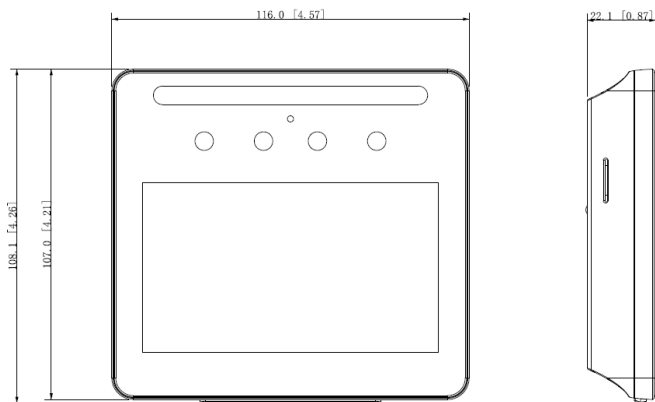

#### Capacity

User Amount	1500
Face Amount	1500
Card Amount	1500
Password Amount	1500
Storage Record Amount	150,000

## Dimensions (mm[inch])