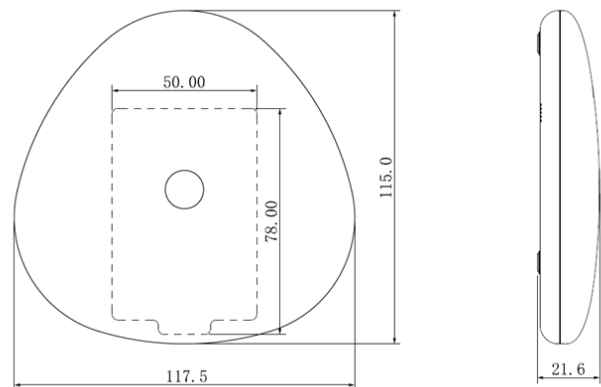

## Technical Specification

|   |   |
|---|---|
| Wireless Zones                          | 32 wireless zones, bi-directional communication, transmission range up to 700m open space |
| Wireless Remote Control Number/Distance | 16, transmission range up to 80m open space   |
| Video out                               | Built-in speaker  |
| Wi-Fi                                   | 2.4GHz (IEEE802.11b/g/n)  |
| Power                                   | DC5V, Max 10W   |
| Working Environment                     | -10°C+55°C  |
| Overall dimensions\weight               | 117.5mmL*115W*21.6H mm/<0.2kg   |
| Installation                            | Desktop/Wall mounting   |

## Dimensions