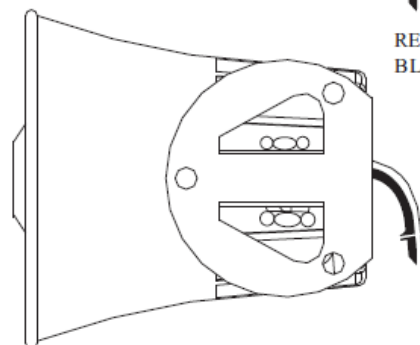

DH-ARA16

Outdoor Siren

Outline Drawing

RED WIRE: B+
 BLACK WIRE: B-

Technical Specification

| | |
|--------------------------------------|-------------------------------------|
| Rated Voltage | DC 12V |
| Operating Voltage Range | DC 6-13V |
| Rated Current at 12VDC | ≤ 400mA |
| Output Sound Pressure Level at 12VDC | ≥ 105dB/m |
| Material | ABS Plastic, Black |
| Bracket | Iron, 1.5mm Thickness, Black Colour |