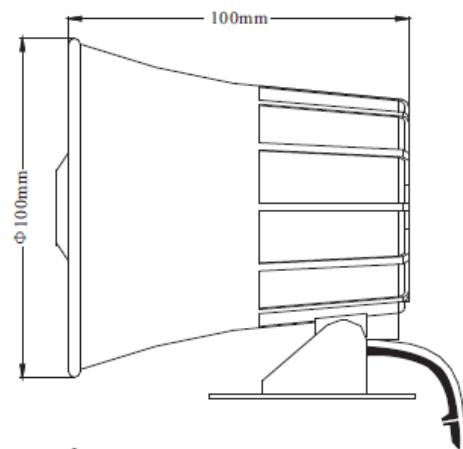

DH-ARA16

Outdoor Siren

Outline Drawing

RED WIRE: B+
 BLACK WIRE: B-

Technical Specification

| | |
|--------------------------------------|-------------------------------------|
| Rated Voltage | DC 12V |
| Operating Voltage Range | DC 6-13V |
| Rated Current at 12VDC | ≤ 400mA |
| Output Sound Pressure Level at 12VDC | ≥ 105dB/m |
| Material | ABS Plastic, Black |
| Bracket | Iron, 1.5mm Thickness, Black Colour |