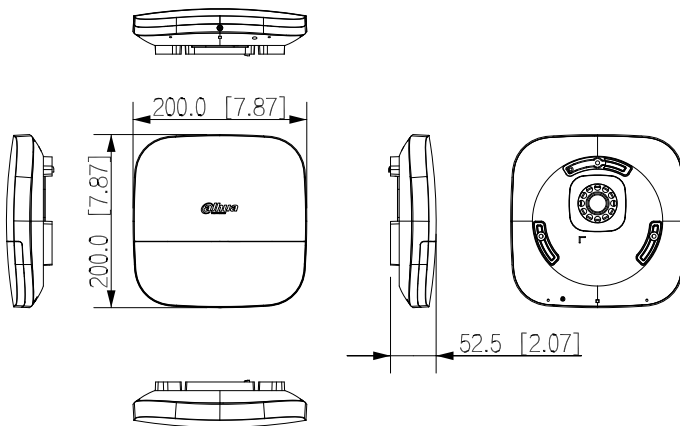

General

Power Supply Mode	Battery (default), 12 VDC
Battery Model	CR123A
Battery Life	4 CR123A batteries can be used for 3.4 years (if triggered fortnightly and the alarm sounds for 120 s each time with a battery efficiency of 80%)
Operating Temperature	–25 °C to +60 °C (–13 °F to +140 °F)
Operating Humidity	10%–90% (RH)
Product Dimensions	200 mm × 200 mm × 52.5 mm (7.87" × 7.87" × 2.07") (L × W × H)
Packaging Dimensions	255 mm × 239 mm × 64 mm (10.04" × 9.41" × 2.52") (L × W × H)
Net Weight	610 g (1.34 lb)
Gross Weight	920 g (2.03 lb)
Installation	Wall mount
Casing	PC + ABS
Protection	IP65
Certifications	CE

Ordering Information

Type	Model	Description
Wireless outdoor siren	DHI-ARA13-W2(868)	Wireless outdoor siren

Installation

Dimensions (mm[inch])

Application

Wireless Door Detector

Wireless PIR Detector

Wireless Keyfob