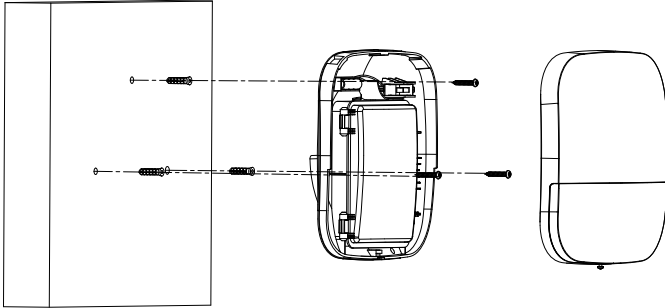

Ordering Information

Type	Model	Description
Wireless outdoor siren	DHI-ARA13-W2(868)	Wireless outdoor siren

Installation