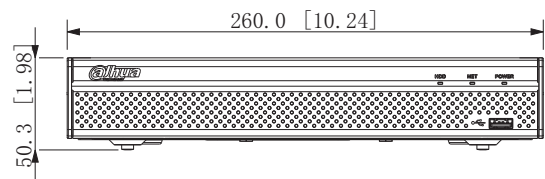

Alarm

General Alarm	Motion detection; privacy masking; video loss; PIR alarm
Anomaly Alarm	Camera offline; storage error; disk full; IP conflict; MAC conflict; login lock; cyber security exception
Intelligent Alarm	Perimeter protection; SMD Plus
Alarm Linkage	Recording; snapshot; buzzer; log; preset; email; tour

Port

Audio Input	1
Audio Output	1
HDD Interface	1 SATA port, up to 16 TB. The maximum HDD capacity varies with environment temperature
USB	1 front USB 2.0 port, 1 rear USB 2.0 port
HDMI	1
VGA	1
Network Port	1 × RJ-45, 10/100 Mbps self-adaptive Ethernet port
PoE Port	8 × PoE ports, 10/100 Mbps

General

Power Supply	48/53 VDC, 2/1.8 A
Power Consumption	Total output of NVR is ≤ 10 W (without HDD) Total output power of PoE is 72 W, the maximum output power of asingle port is 25.5 W
Net Weight	0.89 kg (1.95 lb)
Gross Weight	1.94 kg (4.28 lb)
Product Dimensions	260 mm × 232.7 mm × 47.6 mm (10.24" × 9.16" × 1.87") (W × L × H)
Packaging Dimensions	117 mm × 373 mm × 307 mm (4.61" × 14.69" × 12.09") (W × L × H)
Operating Temperature	-10 °C to +55 °C (14 °F to +131 °F)
Operating Humidity	10%–93% (RH)
Installation	Rack or desktop

Certifications

CE: EN62368-1; EN55032; EN55024; EN55035; EN61000-3-2; EN61000-3-3; EN50130-4
FCC: Part 15 Subpart B

Ordering Information

Type	Model	Description
8 Channel NVR	DHI-NVR2108HS-8P-S3	8 Channel Compact 1U 1HDD 8PoE Network Video Recorder

Dimensions (mm[inch])