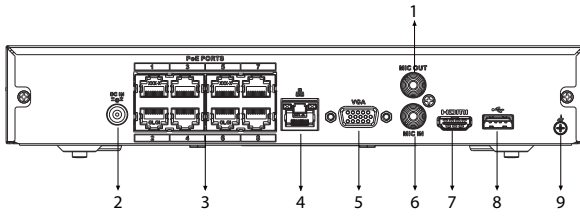

General

Power Supply	48/53 VDC, 2/1.8 A
Power Consumption	Total output of NVR is ≤ 10 W (without HDD) Total output power of PoE is 72 W, the maximum output power of asingle port is 25.5 W
Net Weight	0.89 kg (1.95 lb)
Gross Weight	1.94 kg (4.28 lb)
Product Dimensions	260 mm × 232.7 mm × 47.6 mm (10.24" × 9.16" × 1.87") (W × L × H)
Packaging Dimensions	117 mm × 373 mm × 307 mm (4.61" × 14.69" × 12.09") (W × L × H)
Operating Temperature	-10 °C to +55 °C (14 °F to +131 °F)
Operating Humidity	10%–93% (RH)
Installation	Rack or desktop

Dimensions (mm[inch])

Panels

- | | | | |
|---|--------------------------|---|-------------------------|
| 1 | AUDIO OUT, RCA Connector | 2 | Power Input |
| 3 | PoE Ports | 4 | Network Port |
| 5 | VGA Port | 6 | AUDIO IN, RCA Connector |
| 7 | HDMI Port | 8 | USB Port |
| 9 | Ground | | |