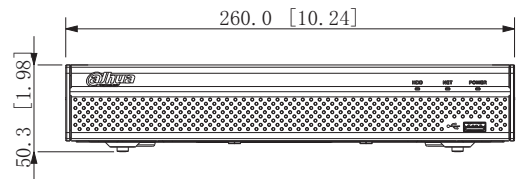

Alarm

General Alarm	Motion detection; privacy masking; video loss; PIR alarm
Anomaly Alarm	Camera offline; storage error; disk full; IP conflict; MAC conflict; login lock; cyber security exception
Intelligent Alarm	Perimeter protection; SMD Plus
Alarm Linkage	Recording; snapshot; buzzer; log; preset; email; tour

Port

Audio Input	1
Audio Output	1
HDD Interface	1 SATA port, up to 16 TB. The maximum HDD capacity varies with environment temperature
USB	1 front USB 2.0 port, 1 rear USB 2.0 port
HDMI	1
VGA	1
Network Port	1 × RJ-45, 10/100 Mbps self-adaptive Ethernet port
PoE Port	4 × PoE ports, 10/100 Mbps

General

Power Supply	48/53 VDC, 1.25/1.13 A
Power Consumption	Total output of NVR is ≤ 10 W (without HDD) Total output power of PoE is 36 W, the maximum output power of a single port is 25.5 W
Net Weight	0.85 kg (1.87 lb)
Gross Weight	1.75 kg (3.86 lb)
Product Dimensions	260 mm × 232.7 mm × 47.6 mm (10.24" × 9.16" × 1.87") (W × L × H)
Packaging Dimensions	117 mm × 373 mm × 307 mm (4.61" × 14.69" × 12.09") (W × L × H)
Operating Temperature	-10 °C to +55 °C (14 °F to +131 °F)
Operating Humidity	10%–93% (RH)
Installation	Rack or desktop

Certifications

CE: EN62368-1; EN55032; EN55024; EN55035; EN61000-3-2; EN61000-3-3; EN50130-4
FCC: Part 15 Subpart B

Ordering Information

Type	Model	Description
4 Channel NVR	DHI-NVR2104HS-P-S3	4 Channel Compact 1U 1HDD 4PoE Network Video Recorder

Dimensions (mm[inch])