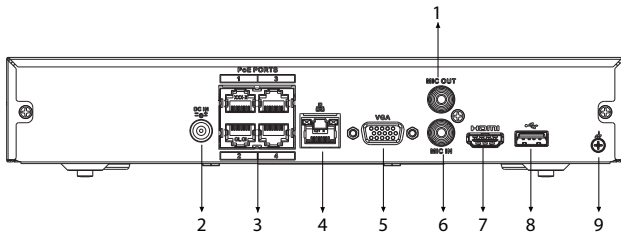

General

Power Supply	48/53 VDC, 1.25/1.13 A
Power Consumption	Total output of NVR is ≤ 10 W (without HDD) Total output power of PoE is 36 W, the maximum output power of a single port is 25.5 W
Net Weight	0.85 kg (1.87 lb)
Gross Weight	1.75 kg (3.86 lb)
Product Dimensions	260 mm × 232.7 mm × 47.6 mm (10.24" × 9.16" × 1.87") (W × L × H)
Packaging Dimensions	117 mm × 373 mm × 307 mm (4.61" × 14.69" × 12.09") (W × L × H)
Operating Temperature	-10 °C to +55 °C (14 °F to +131 °F)
Operating Humidity	10%–93% (RH)
Installation	Rack or desktop

Dimensions (mm[inch])

Panels

- | | | | |
|---|--------------------------|---|-------------------------|
| 1 | AUDIO OUT, RCA Connector | 2 | Power Input |
| 3 | PoE Ports | 4 | Network Port |
| 5 | VGA Port | 6 | AUDIO IN, RCA Connector |
| 7 | HDMI Port | 8 | USB Port |
| 9 | Ground | | |