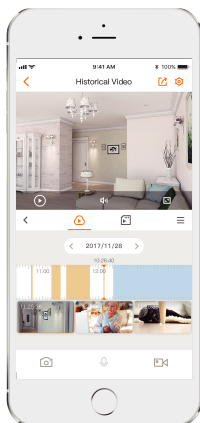

Doorbell Wired

Wi-Fi Video Doorbell

Doorbell Wired supports up to 1080P Full HD video with super wide field of view, which enable you to see your house through the cellphone clearly who is visting. And you can talk with him remotely from your cellphone even when you are not at home.

HD Video
2MP CMOS, 1080P

Super Wide View Angle
Horizontal 140°

PIR Detection
Horizontal 120° , 5m(16.5ft)

Night Vision
5m(16.5feet) IR distance

Two-way Talk
Real-time video and audio talk

Power
AC16~24V, DC12/24V

Cloud Service
Cloud talk, cloud storage

Wi-Fi Connection
IEEE802.11b/g/n(2.4GHz)

Stay close with what you care

With Cloud service, you will have access to what you care as long as Internet is available . You can record motion videos on Cloud and play back anytime anywhere.

Front View

Back View

Specifications

Camera

1/2.7" 2 Megapixel progressive CMOS
 2MP (1920 x 1080)
 Night Vision: 5m (16.5ft) distance
 1.9mm fixed lens
 Field of View : 140° (H), 158° (D)

Video & Audio

Video Compression : H.264
 Audio Compression : G.711
 Up to 20fps Frame Rate
 Two-way Bidirectional Talk
 Echo cancellation