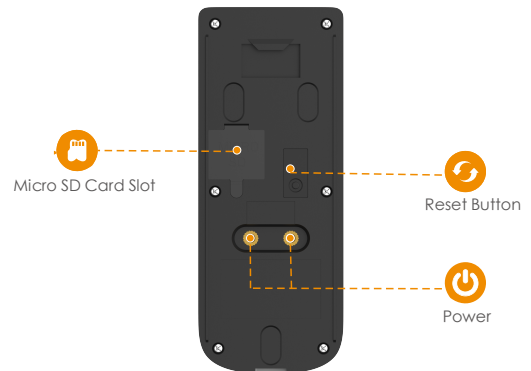

Doorbell Wired

Wi-Fi Video Doorbell

Doorbell Wired supports up to 1080P Full HD video with super wide field of view, which enable you to see your house through the cellphone clearly who is visting. And you can talk with him remotely from your cellphone even when you are not at home.

Cloud Service
Cloud talk, cloud storage

Wi-Fi Connection
IEEE802.11b/g/n(2.4GHz)

Stay close with what you care

With Cloud service, you will have access to what you care as long as Internet is available . You can record motion videos on Cloud and play back anytime anywhere.

Front View

Back View

Specifications

Camera

1/2.7" 2 Megapixel progressive CMOS
 2MP (1920 x 1080)
 Night Vision: 5m (16.5ft) distance
 1.9mm fixed lens
 Field of View : 140° (H), 158° (D)

Video & Audio

Video Compression : H.264
 Audio Compression : G.711
 Up to 20fps Frame Rate
 Two-way Bidirectional Talk
 Echo cancellation

Notice Management

Call Notification
 PIR Detection
 Configurable PIR area

Network

Wi-Fi: IEEE802.11b/g/n, 2.4GHz
 imou app: iOS, Android

Auxiliary Interface

Micro SD Slot (up to 64GB)
 Built-in Mic & Speaker
 Reset button
 Micro USB power port