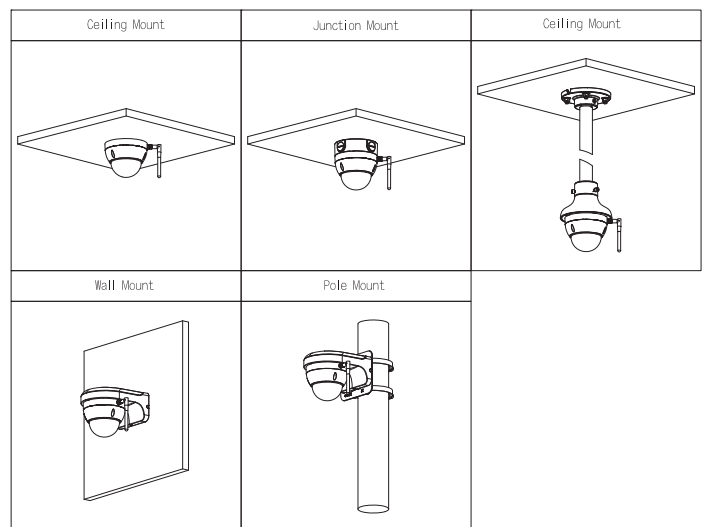

### Optional:

PFA136  
Junction Mount

PFB203W  
Wall Mount

PFA109+PFB220C  
Ceiling Mount

PFB203W+PFA152-E  
Pole Mount

PFM900-E  
Integrated  
Mount Tester

TF-P100  
MicroSD  
Memory Card

## Dimensions (mm[inch])