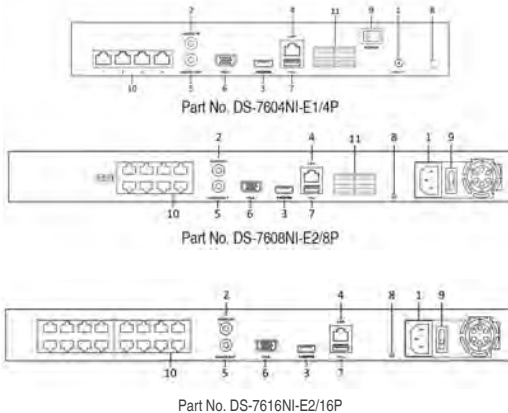

Rear Panel

1. Power Supply
2. Audio In
3. HDMI Interface
4. LAN Network Interface
5. Audio Out
6. VGA Interface
7. USB Interface
8. Ground
9. Power Switch
10. Network Interfaces with PoE Function
11. Alarm I/O

Order Models

DS-7604NI-E1/4P
DS-7608NI-E2/8P
DS-7616NI-E2/16P

Hikvision USA Inc., 908 Canada Court, City of Industry, CA 91748, USA • Hikvision Canada, 4485 Dobrin, St-Laurent, Quebec, Canada, H4R 2L8
Tel: +1-909-895-0400 • Toll Free in USA: +1-866-200-6690 • E-Mail: sales.usa@hikvision.com • www.hikvision.com
© 2015 Hikvision USA Inc. • All Rights Reserved • Specifications subject to change without notice.

	DS-7604NI-E1/4P	DS-7608NI-E2/8P	DS-7616NI-E2/16P
Video/Audio Input			
IP Video Input	4-ch	8-ch	16-ch
Two-Way Audio Input	1-ch, RCA (2.0 Vp-p, 1k □)		
Network			
Video Compression	H.264+, H.264		
Incoming Bandwidth	40 Mbps	80 Mbps	160 Mbps
Outgoing Bandwidth	80Mbps		
Remote Connection	32		128
Video/Audio Output			
Recording Resolution	6 MP/5 MP/3 MP/1080p/UXGA/720p/VGA/4CIF/DCIF/2CIF/CIF/QCIF		
Frame Rate	Main stream: 60 fps		
	Sub-stream: 60 fps		
HDMI/VGA Output	1-ch, resolution: 1920 × 1080p/1600 × 1200/1280 × 1024/1280 × 720/1024 × 768		
Audio Output	1-ch, RCA (linear, 1k □)		
Decoding			
Live View/Playback Resolution	6 MP/5 MP/3 MP/1080p/UXGA/720p/VGA/4CIF/DCIF/2CIF/CIF/QCIF		
Capability	4-ch @ 1080p	8-ch @ 720p, 6-ch @ 1080p	16-ch @ 4CIF, 12-ch @ 720p, 6-ch @ 1080p
Hard Disk			
SATA	1 SATA interface for 1 HDD	2 SATA interface for 2 HDDs	
Capacity	Up to 6 TB for each disk		
External Interface			
Network Interface	1 RJ-45 10/100/1000 Mbps self-adaptive Ethernet interface		
USB Interface	1 × USB 2.0 and 1 × USB 3.0		
Alarm In/Out	4/1		
PoE			
Interface	4 independent 100 Mbps PoE network interfaces	8 independent 100 Mbps PoE network interfaces	16 independent 100 Mbps PoE network interfaces
Maximum Power	50 W	120 W	200 W
Supported Standards	802.3af and 802.3at		
Others			
Power Supply	48 VDC, PoE+ (802.3at)	100 to 240 VAC, PoE+ (802.3at)	
Consumption (without hard disk)	□ 10 W		□ 15 W
Working Temperature	-10° C to +55° C (+14° F to +131° F)		
Working Humidity	10% to 90%		
Chassis	1U chassis		
Dimensions (W × D × H)	315 mm × 230 mm × 45 mm (12.4" × 9.1" × 1.8")	445 mm × 290 mm × 45mm (17.5" × 11.4" × 1.8")	
Weight (without hard disk)	□ 1 kg (2.2 lb)		

100115US