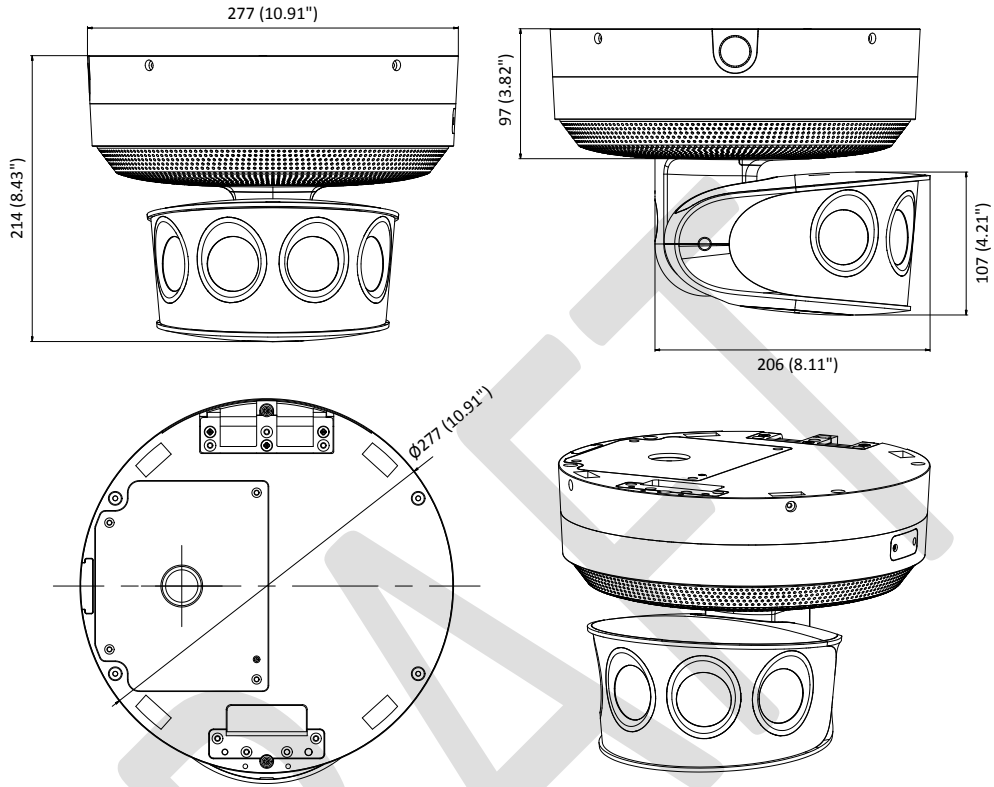

Available Models:

DS-2CD6A64F-IHS/NFC

Dimensions

Unit: mm

Accessories