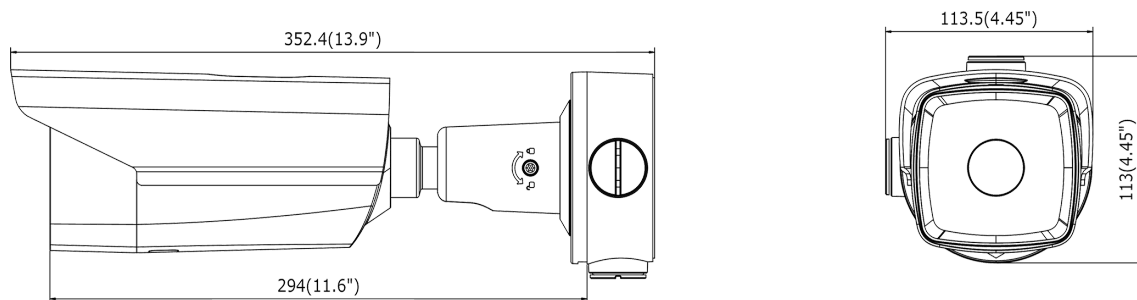

Available Model

DS-2TD2166-35

Dimension

Unit: mm(inch)

Distributed by

**HIKVISION®****Headquarters**

No.555 Qianmo Road, Binjiang District,
Hangzhou 310051, China
T +86-571-8807-5998
overseasbusiness@hikvision.com