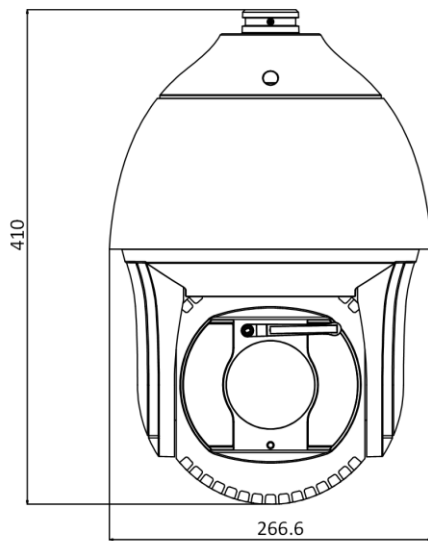

Dimensions

Unit: mm

Accessory

Included

Optional