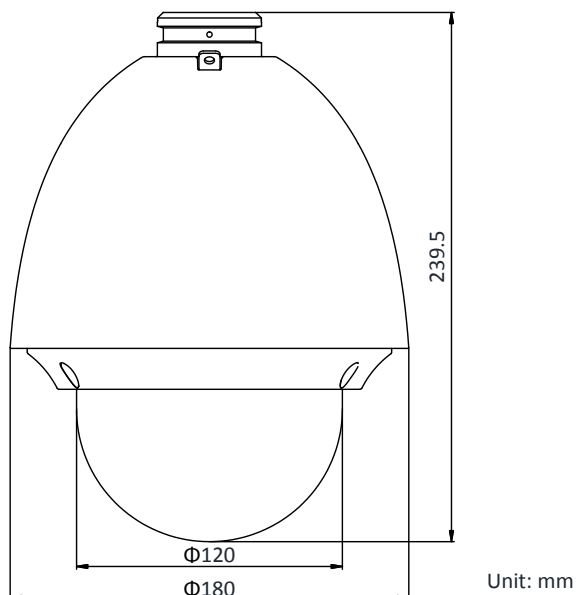

Material	ADC 12, PC+ABS, PC/PMMA
Dimensions	Φ 180 mm × 239.5 mm (Φ 7.09" × 9.43")
Weight	Approx. 2 kg (4.41 lb)

## Dimensions