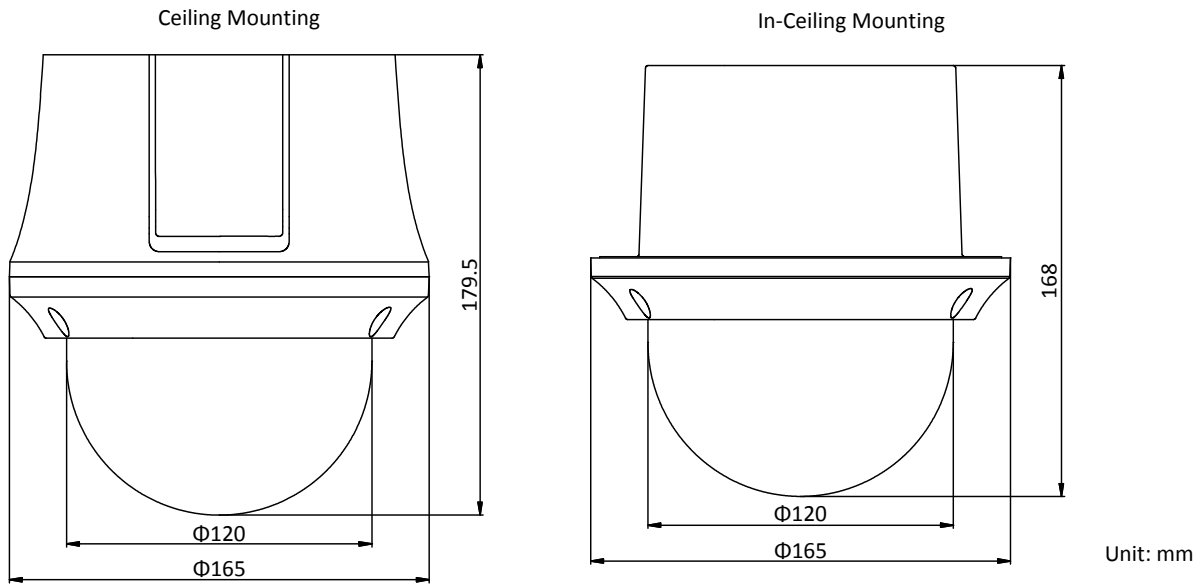

Available Model

DS-2DE4215W-DE3, 12 VDC & PoE+ (802.3 at, class4)

Dimensions