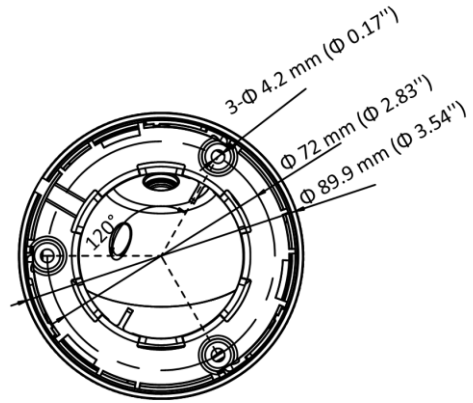

DS-2CE56D0T-IRF (C) 2 MP Camera

- 2 MP, 1920 × 1080 resolution
- 2.8 mm, 3.6 mm, 6 mm fixed focal lens
- 4 in 1 video output (switchable TVI/AHD/CVI/CVBS)
- Smart IR, up to 25 m IR distance
- IP67

www.hikvision.com

Specification

Camera	
Image Sensor	2 MP CMOS
Signal System	PAL/NTSC
Resolution	1920 (H) × 1080 (V)
Frame Rate	TVI: 1080P@30fps, 1080P@25fps CVI: 1080P@30fps, 1080P@25fps AHD: 1080P@30fps, 1080P@25fps CVBS: PAL/NTSC
Min. illumination	0.01 Lux@(F1.2, AGC ON), 0 Lux with IR
Shutter Time	PAL: 1/25 s to 1/50, 000 s NTSC: 1/30 s to 1/50, 000 s
Lens	2.8 mm, 3.6 mm, 6 mm fixed lens
Field of View	2.8 mm, horizontal FOV: 101°, vertical FOV: 60°, diagonal FOV: 122° 3.6 mm, horizontal FOV: 79.6°, vertical FOV: 43.5°, diagonal FOV: 93.7° 6 mm, horizontal FOV: 51.9°, vertical FOV: 30°, diagonal FOV: 58.8°
Lens Mount	M12
Day & Night	ICR
WDR (Wide Dynamic Range)	Digital WDR
Angle Adjustment	Pan: 0 to 360°, Tilt: 0 to 75°, Rotation: 0 to 360°
Menu	
Image Mode	STD/HIGH-SAT
AGC	Yes
Day/Night Mode	Auto/Color/BW (Black and White)
White Balance	Auto/Manual
AE (Auto Exposure) Mode	DWDR/BLC/HLC/Global
Noise Reduction	2D DNR
Language	English
Function	Brightness, Sharpness, Smart IR
Interface	
Video Output	Switchable TVI/AHD/CVI/CVBS
General	
Operating Conditions	-40 °C to 60 °C (-40 °F to 140 °F), humidity 90% or less (non-condensing)
Power Supply	12 VDC ± 25%
Power Consumption	Max. 3 W
Protection Level	IP67
Material	Main Body: Metal Enclosure: Plastic
IR Range	Up to 25 m
Communication	HIKVISION-C
Dimensions	Φ 89.9 mm × 70.1 mm (Φ 3.54" × 2.76")

Weight

Approx. 173 g (0.38 lb.)

Available Model

DS-2CE56D0T-IRF (C)

Dimension

Accessory

DS-1272ZJ-110-TRS
Wall Mount

DS-1275ZJ-SUS
Vertical Pole Mount