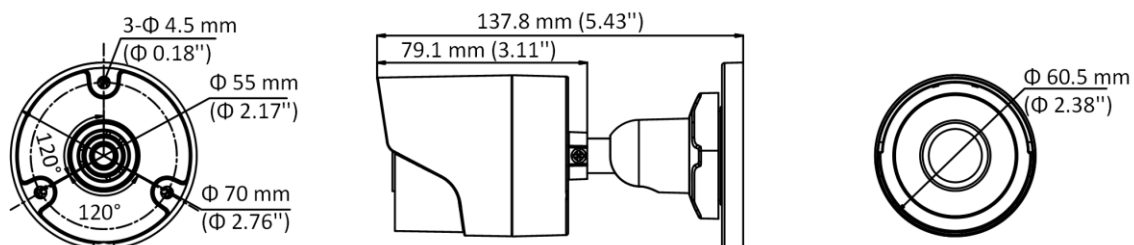

## Specification

| Camera                   |   |
|--------------------------|---|
| Image Sensor             | 2 MP CMOS   |
| Signal System            | PAL/NTSC  |
| Resolution               | 1920 (H) × 1080 (V)   |
| Frame Rate               | TVI: 1080P@30fps, 1080P@25fps   |
| Min. illumination        | 0.01 Lux@(F1.2, AGC ON), 0 Lux with IR  |
| Shutter Time             | PAL: 1/25 s to 1/50, 000 s<br>NTSC: 1/30 s to 1/50, 000 s   |
| Lens                     | 2.8 mm, 3.6 mm, 6 mm fixed lens   |
| Field of View            | 2.8 mm, horizontal FOV: 101°, vertical FOV: 60°, diagonal FOV: 122°<br>3.6 mm, horizontal FOV: 79.6°, vertical FOV: 43.5°, diagonal FOV: 93.7°<br>6 mm, horizontal FOV: 51.9°, vertical FOV: 30°, diagonal FOV: 58.8° |
| Lens Mount               | M12   |
| Day & Night              | ICR   |
| WDR (Wide Dynamic Range) | Digital WDR   |
| Angle Adjustment         | Pan: 0 to 360°, Tilt: 0 to 90°, Rotation: 0 to 360°   |
| Menu                     |   |
| Image Mode               | STD/HIGH-SAT  |
| AGC                      | Yes   |
| Day/Night Mode           | Auto/Color/BW (Black and White)   |
| White Balance            | Auto/Manual   |
| AE (Auto Exposure) Mode  | DWDR/BLC/HLC/Global   |
| Noise Reduction          | 2D DNR  |
| Language                 | English   |
| Function                 | Brightness, Sharpness, Smart IR   |
| Interface                |   |
| Video Output             | 1 HD analog output  |
| General                  |   |
| Operating Conditions     | -40 °C to 60 °C (-40 °F to 140 °F), humidity 90% or less (non-condensing)   |
| Power Supply             | 12 VDC ± 25%  |
| Power Consumption        | Max. 3 W  |
| Protection Level         | IP67  |
| Material                 | Metal   |
| IR Range                 | Up to 25 m  |
| Communication            | HIKVISION-C   |
| Dimensions               | Φ 70 mm × 137.8 mm (Φ 2.76" × 5.43")  |
| Weight                   | Approx. 260 g (0.57 lb.)  |

## Dimension