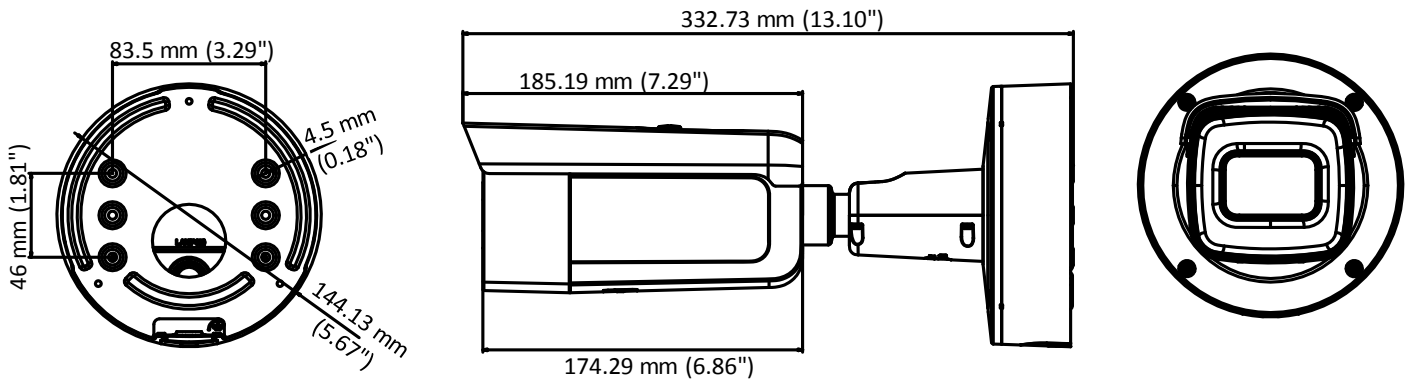

Material	Metal
Dimensions	Φ144.13×332.73 mm (Φ5.67"× 13.10")
Weight	Camera: Approx. 1890 g (4.17 lb.)

Available Model:

DS-2CD2625FWD-IZS

Dimensions

Accessories

Distributed by

**HIKVISION®****Headquarters**

No.555 Qianmo Road, Binjiang District,
Hangzhou 310051, China
T +86-571-8807-5998
overseasbusiness@hikvision.com