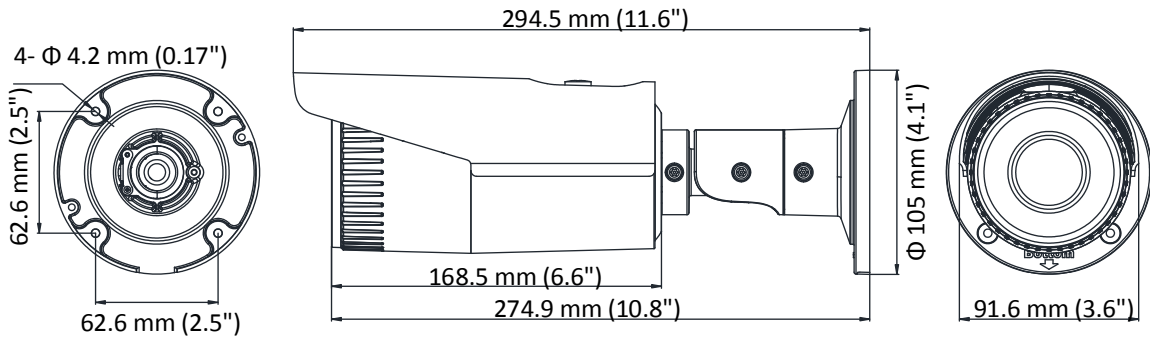

Available Models

DS-2CD1641FWD-I(Z)

Dimension